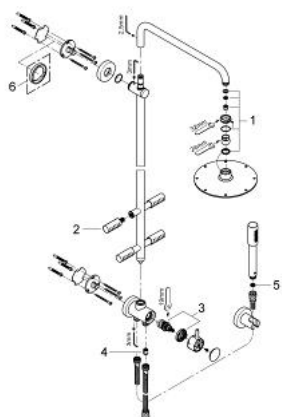

27 361 000 RAINSHOWER SYSTEM 210 SHOWER SYSTEM

PRODUCT DESCRIPTION

- Colour: chrome
- consists of:
 - Horizontal swivable 450 mm shower arm
- diverter:
 - allows change between:
 - Rainshower Cosmopolitan 210 metal head shower (28 368 000)
 - with ball joint, rotation angle $\pm 20^\circ$
 - hand shower Sena 28 034 000
- 4 adjustable side showers
- connection to water supply with 1/2"-thread of the 800 mm shower hose to faucet / wall union
- metal shower hose 1750 mm (27 178)
- GROHE DreamSpray - perfect spray pattern
- GROHE LongLife finish
- GROHE SpeedClean - effortless limescale removal
- Inner WaterGuide - inner insulation for surface protection
- minimum flow rate 10 l/min(at separate use of head, hand or side showers)
- minimum pressure 1,0 bar

27 361 000 RAINSHOWER SYSTEM 210 SHOWER SYSTEM

SPARE PARTS, September 2009 – now

- 1: Inlet valve assembly (Spare part-nr. 45933000)
- 2: spare side shower (Spare part-nr. 48032000)
- 3: Diverter (Spare part-nr. 48058000)
- 4: Non-return valve (Spare part-nr. 08565000)
- 5: Dirt strainer (Spare part-nr. 0700200M)
- 6: Compensation disc (Spare part-nr. 27180000)*