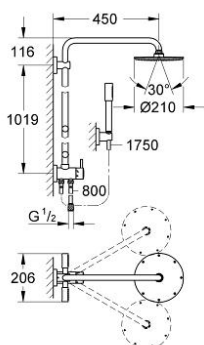

27 361 000 RAINSHOWER SYSTEM 210 SHOWER SYSTEM

PRODUCT DESCRIPTION

- Colour: chrome
- consists of:
 - Horizontal swivable 450 mm shower arm
- diverter:
 - allows change between:
 - Rainshower Cosmopolitan 210 metal head shower (28 368 000)
 - with ball joint, rotation angle $\pm 20^\circ$
 - hand shower Sena 28 034 000
- 4 adjustable side showers
- connection to water supply with 1/2"-thread of the 800 mm shower hose to faucet / wall union
- metal shower hose 1750 mm (27 178)
- GROHE DreamSpray - perfect spray pattern
- GROHE LongLife finish
- GROHE SpeedClean - effortless limescale removal
- Inner WaterGuide - inner insulation for surface protection
- minimum flow rate 10 l/min(at separate use of head, hand or side showers)
- minimum pressure 1,0 bar

27 361 000 RAINSHOWER SYSTEM 210 SHOWER SYSTEM

SPARE PARTS, September 2009 – now

- 1: Inlet valve assembly (Spare part-nr. 45933000)
- 2: spare side shower (Spare part-nr. 48032000)
- 3: Diverter (Spare part-nr. 48058000)
- 4: Non-return valve (Spare part-nr. 08565000)
- 5: Dirt strainer (Spare part-nr. 0700200M)
- 6: Compensation disc (Spare part-nr. 27180000)*