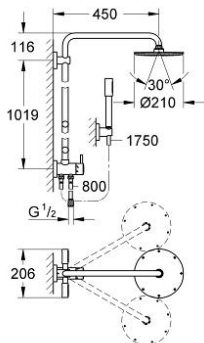

27 361 000 RAINSHOWER SYSTEM 210 SHOWER SYSTEM WITH DIVERTER FOR WALL MOUNTING

PRODUCT DESCRIPTION

- Colour: chrome
- consisting of:
 - horizontal swivable 450 mm shower arm
 - diverter
 - allows change between:
 - Rainshower Cosmopolitan 210 metal head shower (28 368 000)
 - with ball joint, rotation angle $\pm 20^\circ$
 - hand shower Sena Stick (28 034 000)
 - 4 adjustable side showers
 - connection to water supply with 1/2" thread of the 800 mm shower hose to faucet / wall union
 - metal shower hose 1750 mm (27 178)
 - GROHE DreamSpray - perfect spray pattern
 - GROHE LongLife finish
 - GROHE SpeedClean - effortless limescale removal
 - Inner WaterGuide - inner insulation for surface protection
 - minimum flow rate 10 l/min (at separate use of head, hand or side showers)
 - min. recommended pressure 1.0 bar

27 361 000 RAINSHOWER SYSTEM 210 SHOWER SYSTEM WITH DIVERTER FOR WALL MOUNTING

SPARE PARTS, 9月 2009 – now

- 1: Spare part set (Spare part-nr. 45933000)
 - 2: Spare side shower (Spare part-nr. 48032000)
 - 3: Diverter (Spare part-nr. 48058000)
 - 4: Non-return valve (Spare part-nr. 08565000)
 - 5: Dirt strainer (Spare part-nr. 0700200M)
 - 6: Compensation disc (Spare part-nr. 27180000)*
- * Optional accessories