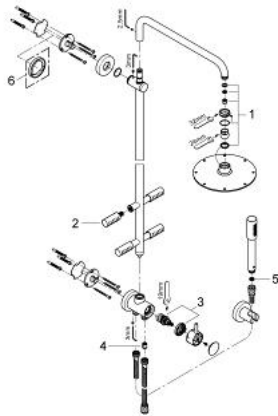

27 361 000 RAINSHOWER SYSTEM 210 SHOWER SYSTEM WITH DIVERTER FOR WALL MOUNTING

PRODUCT DESCRIPTION

- Colour: chrome
- consisting of:
 - horizontal swivable 450 mm shower arm
 - diverter
 - allows change between:
 - Rainshower Cosmopolitan 210 metal head shower (28 368 000)
 - with ball joint, rotation angle $\pm 20^\circ$
 - hand shower Sena Stick (28 034 000)
 - 4 adjustable side showers
 - connection to water supply with 1/2" thread of the 800 mm shower hose to faucet / wall union
 - metal shower hose 1750 mm (27 178)
 - GROHE DreamSpray - perfect spray pattern
 - GROHE LongLife finish
 - GROHE SpeedClean - effortless limescale removal
 - Inner WaterGuide - inner insulation for surface protection
 - minimum flow rate 10 l/min (at separate use of head, hand or side showers)
 - min. recommended pressure 1.0 bar

27 361 000 RAINSHOWER SYSTEM 210 SHOWER SYSTEM WITH DIVERTER FOR WALL MOUNTING

SPARE PARTS, 9月 2009 – now

- 1: Spare part set (Spare part-nr. 45933000)
 - 2: Spare side shower (Spare part-nr. 48032000)
 - 3: Diverter (Spare part-nr. 48058000)
 - 4: Non-return valve (Spare part-nr. 08565000)
 - 5: Dirt strainer (Spare part-nr. 0700200M)
 - 6: Compensation disc (Spare part-nr. 27180000)*
- * Optional accessories