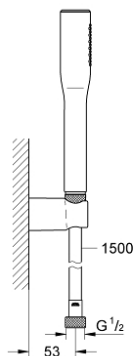

## 27 369 000 EUPHORIA COSMOPOLITAN STICK WALL HOLDER SET 1 SPRAY

### PRODUCT DESCRIPTION

- Colour: chrome
- consists of:
  - hand shower 27 400 000
  - maximum flow rate (at 3 bar): 8 l/min
  - wall shower holder (27 056)
  - Silverflex shower hose 1.500 mm (28 364)
  - GROHE EcoJoy - less water, perfect flow
  - GROHE LongLife finish
  - GROHE SpeedClean - effortless limescale removal
  - Inner WaterGuide - inner insulation for surface protection
  - TwistStop - to prevent hose from twisting
  - suitable for instantaneous heater
  - insertable from 0,5 bar flow pressure

27 369 000 **EUPHORIA COSMOPOLITAN STICK WALL HOLDER SET 1 SPRAY**

**SPARE PARTS**, September 2009 – now

1: Dirt strainer (Spare part-nr. 0700200M)