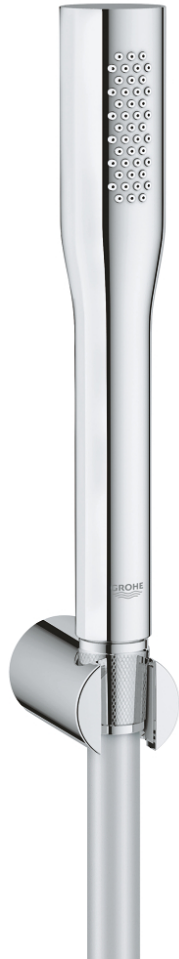

## 27 369 000 EUPHORIA COSMOPOLITAN STICK WALL HOLDER SET 1 SPRAY

### PRODUCT DESCRIPTION

- Colour: chrome
- consists of:
  - hand shower 27 400 000
  - maximum flow rate (at 3 bar): 8 l/min
  - wall shower holder (27 056)
  - Silverflex shower hose 1.500 mm (28 364)
  - GROHE EcoJoy - less water, perfect flow
  - GROHE LongLife finish
  - GROHE SpeedClean - effortless limescale removal
  - Inner WaterGuide - inner insulation for surface protection
  - TwistStop - to prevent hose from twisting
  - suitable for instantaneous heater
  - insertable from 0,5 bar flow pressure

27 369 000 **EUPHORIA COSMOPOLITAN STICK WALL HOLDER SET 1 SPRAY**

**SPARE PARTS**, September 2009 – now

1: Dirt strainer (Spare part-nr. 0700200M)