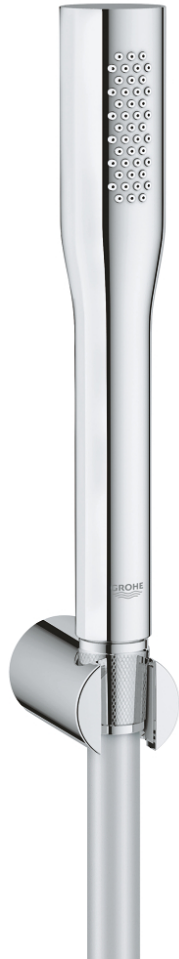

27 369 000 EUPHORIA COSMOPOLITAN STICK WALL HOLDER SET 1 SPRAY

PRODUCT DESCRIPTION

- Colour: chrome
- consisting of:
 - hand shower (27 400)
 - maximum flow rate (at 3 bar): 8 l/min
 - wall shower holder (27 056)
 - Silverflex shower hose 1500 mm 1/2" x 1/2" (28 364)
 - GROHE EcoJoy - Less water, perfect flow
 - GROHE LongLife finish
 - GROHE SpeedClean - effortless limescale removal
 - Inner WaterGuide - inner insulation for surface protection
 - TwistStop - to prevent hose from twisting
 - suitable for instantaneous heater
 - min. recommended pressure 0.5 bar

27 369 000 EUPHORIA COSMOPOLITAN STICK WALL HOLDER SET 1 SPRAY

SPARE PARTS, 9月 2009 – now

1: Dirt strainer (Spare part-nr. 0700200M)