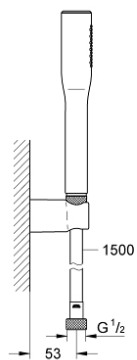

27 369 000 EUPHORIA COSMOPOLITAN STICK WALL HOLDER SET 1 SPRAY

PRODUCT DESCRIPTION

- Colour: chrome
- consisting of:
 - hand shower (27 400)
 - maximum flow rate (at 3 bar): 8 l/min
 - wall shower holder (27 056)
 - Silverflex shower hose 1500 mm 1/2" x 1/2" (28 364)
 - GROHE EcoJoy - Less water, perfect flow
 - GROHE LongLife finish
 - GROHE SpeedClean - effortless limescale removal
 - Inner WaterGuide - inner insulation for surface protection
 - TwistStop - to prevent hose from twisting
 - suitable for instantaneous heater
 - min. recommended pressure 0.5 bar

27 369 000 EUPHORIA COSMOPOLITAN STICK WALL HOLDER SET 1 SPRAY

SPARE PARTS, 9月 2009 – now

1: Dirt strainer (Spare part-nr. 0700200M)