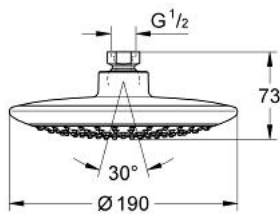

### PRODUCT DESCRIPTION

- Colour: chrome
- spray pattern: Rain
- Ball joint +/- 15° rotatable
- connection thread 1/2"
- 9.5 l/min flow limiter
- GROHE DreamSpray - perfect spray pattern
- GROHE LongLife finish
- GROHE SpeedClean - effortless limescale removal
- Inner WaterGuide - inner insulation for surface protection
- suitable for instantaneous heater
- minimum pressure 1,0 bar

## 27 370 000 RAINSHOWER SOLO 190 HEAD SHOWER 1 SPRAY

**SPARE PARTS**, October 2009 – now

1: Fibre seal dia. 12x2 mm (Spare part-nr. 0138900M)

2: Dirt strainer (Spare part-nr. 0676800M)