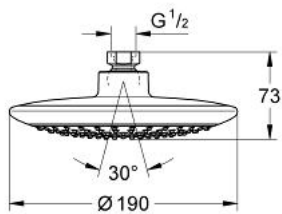

### PRODUCT DESCRIPTION

- Colour: chrome
- spray pattern: Rain
- Ball joint +/- 15° rotatable
- connection thread 1/2"
- GROHE EcoJoy 9,5 l/min flow limiter
- GROHE DreamSpray - perfect spray pattern
- GROHE LongLife finish
- GROHE SpeedClean - effortless limescale removal
- Inner WaterGuide - inner insulation for surface protection
- suitable for instantaneous heater
- minimum pressure 1,0 bar

## 27 370 000 RAINSHOWER SOLO 190 HEAD SHOWER 1 SPRAY

**SPARE PARTS**, October 2009 – now

1: Fibre seal dia. 12x2 mm (Spare part-nr. 0138900M)

2: Dirt strainer (Spare part-nr. 0676800M)