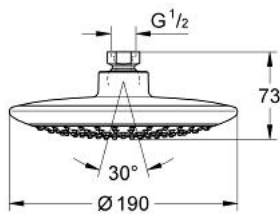

### PRODUCT DESCRIPTION

- Colour: chrome
- spray pattern: Rain
- ball joint  $\pm 15^\circ$  rotatable
- connection thread 1/2"
- GROHE EcoJoy 9.5 l/min flow limiter
- GROHE DreamSpray - perfect spray pattern
- GROHE LongLife finish
- GROHE SpeedClean - effortless limescale removal
- Inner WaterGuide - inner insulation for surface protection
- suitable for instantaneous heater
- min. recommended pressure 1.0 bar

27 370 000 **RAINSHOWER SOLO 190 HEAD SHOWER 1 SPRAY**

**SPARE PARTS**, 10月 2009 – now

1: Fibre seal Ø 18,5 x Ø 12 x 2 (Spare part-nr. 0138900M)

2: Dirt strainer (Spare part-nr. 0676800M)