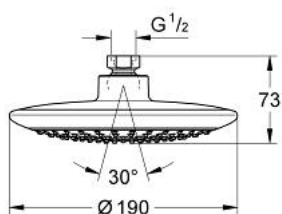

27 370 000 RAINSHOWER SOLO 190 HEAD SHOWER 1 SPRAY

PRODUCT DESCRIPTION

- Colour: chrome
- spray pattern: Rain
- ball joint $\pm 15^\circ$ rotatable
- connection thread 1/2"
- 9.5 l/min flow limiter
- GROHE DreamSpray - perfect spray pattern
- GROHE LongLife finish
- GROHE SpeedClean - effortless limescale removal
- Inner WaterGuide - inner insulation for surface protection
- suitable for instantaneous heater
- min. recommended pressure 1.0 bar

27 370 000 RAINSHOWER SOLO 190 HEAD SHOWER 1 SPRAY

SPARE PARTS, 10月 2009 – now

1: Fibre seal Ø 18,5 x Ø 12 x 2 (Spare part-nr. 0138900M)

2: Dirt strainer (Spare part-nr. 0676800M)