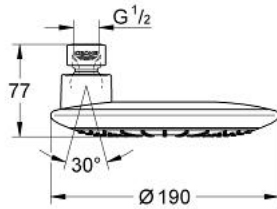

### PRODUCT DESCRIPTION

- Colour: chrome
- spray pattern: Rain
- Ball joint +/- 15° rotatable
- connection thread 1/2"
- GROHE DreamSpray - perfect spray pattern
- GROHE LongLife finish
- GROHE SpeedClean - effortless limescale removal
- suitable for instantaneous heater

## 27 371 000 RAINSHOWER ICON 190 HEAD SHOWER 1 SPRAY

**SPARE PARTS**, April 2010 – now

1: Fibre seal dia. 12x2 mm (Spare part-nr. 0138900M)

2: Dirt strainer (Spare part-nr. 0676800M)