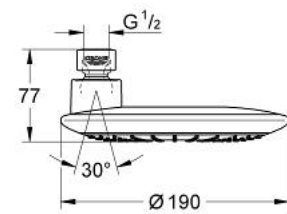

27 371 000 RAINSHOWER ICON 190 HEAD SHOWER 1 SPRAY

PRODUCT DESCRIPTION

- Colour: chrome
- spray pattern: Rain
- ball joint $\pm 15^\circ$ rotatable
- connection thread 1/2"
- GROHE DreamSpray - perfect spray pattern
- GROHE LongLife finish
- GROHE SpeedClean - effortless limescale removal
- suitable for instantaneous heater

27 371 000 RAINSHOWER ICON 190 HEAD SHOWER 1 SPRAY

SPARE PARTS, 4月 2010 – now

1: Fibre seal Ø 18,5 x Ø 12 x 2 (Spare part-nr. 0138900M)

2: Dirt strainer (Spare part-nr. 0676800M)