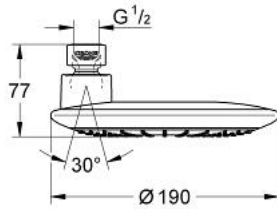

27 373 000 RAINSHOWER ICON 190 HEAD SHOWER 1 SPRAY

PRODUCT DESCRIPTION

- Colour: chrome
- spray pattern: Rain
- Ball joint +/- 15° rotatable
- connection thread 1/2"
- 9.5 l/min flow limiter
- GROHE DreamSpray - perfect spray pattern
- GROHE LongLife finish
- GROHE SpeedClean - effortless limescale removal
- suitable for instantaneous heater

27 373 000 **RAINSHOWER ICON 190 HEAD SHOWER 1 SPRAY**

SPARE PARTS, April 2010 – now

1: Fibre seal dia. 12x2 mm (Spare part-nr. 0138900M)

2: Dirt strainer (Spare part-nr. 0676800M)