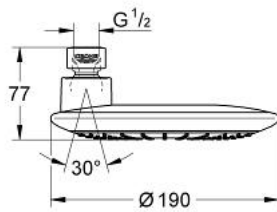

### PRODUCT DESCRIPTION

- Colour: chrome
- spray pattern: Rain
- ball joint  $\pm 15^\circ$  rotatable
- connection thread 1/2"
- 9.5 l/min flow limiter
- GROHE DreamSpray - perfect spray pattern
- GROHE LongLife finish
- GROHE SpeedClean - effortless limescale removal
- suitable for instantaneous heater

## 27 373 000 RAINSHOWER ICON 190 HEAD SHOWER 1 SPRAY

**SPARE PARTS**, 4月 2010 – now

1: Fibre seal Ø 18,5 x Ø 12 x 2 (Spare part-nr. 0138900M)

2: Dirt strainer (Spare part-nr. 0676800M)