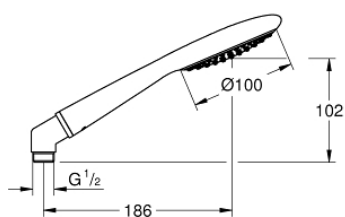

### PRODUCT DESCRIPTION

- Colour: chrome
- spray pattern: Rain
- maximum flow rate (at 3 bar): 15 l/min
- Elbow adapter for the combination of handshowers with shower sets
- GROHE CoolTouch
- GROHE DreamSpray - perfect spray pattern
- GROHE LongLife finish
- GROHE SpeedClean - effortless limescale removal
- Inner WaterGuide - inner insulation for surface protection
- suitable for instantaneous heater
- minimum pressure 1,0 bar