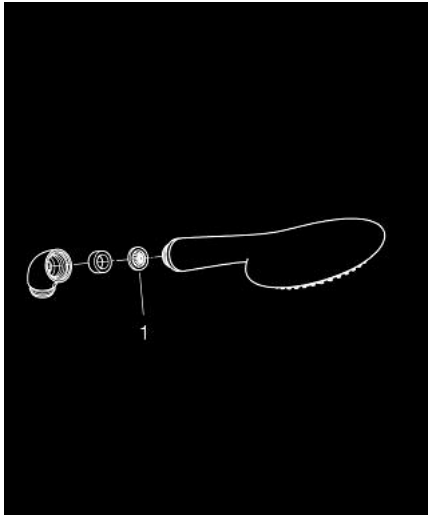

## 27 376 000 RAINSHOWER SOLO 100 HAND SHOWER 1 SPRAY

### PRODUCT DESCRIPTION

- Colour: chrome
- spray pattern: Rain
- maximum flow rate (at 3 bar): 15 l/min
- Elbow adapter for the combination of handshowers with shower sets
- GROHE CoolTouch
- GROHE DreamSpray - perfect spray pattern
- GROHE LongLife finish
- GROHE SpeedClean - effortless limescale removal
- Inner WaterGuide - inner insulation for surface protection
- suitable for instantaneous heater
- minimum pressure 1,0 bar

27 376 000 **RAINSHOWER SOLO 100 HAND SHOWER 1 SPRAY**

**SPARE PARTS**, October 2009 – now

1: Dirt strainer (Spare part-nr. 0700200M)