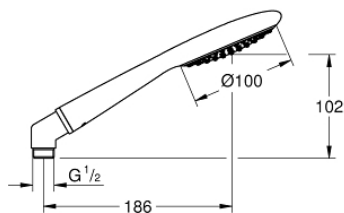

### PRODUCT DESCRIPTION

- Colour: chrome
- spray pattern: Rain
- maximum flow rate (at 3 bar): 15 l/min
- elbow adapter for the combination of hand showers with shower sets
- GROHE CoolTouch
- GROHE DreamSpray - perfect spray pattern
- GROHE LongLife finish
- GROHE SpeedClean - effortless limescale removal
- Inner WaterGuide - inner insulation for surface protection
- suitable for instantaneous heater
- min. recommended pressure 1.0 bar