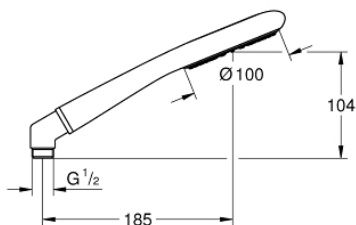

### PRODUCT DESCRIPTION

- Colour: chrome
- spray pattern: Rain
- Elbow adapter for the combination of handshowers with shower sets
- 9.5 l/min flow limiter
- GROHE CoolTouch
- GROHE DreamSpray - perfect spray pattern
- GROHE LongLife finish
- GROHE SpeedClean - effortless limescale removal
- Inner WaterGuide - inner insulation for surface protection
- suitable for instantaneous heater
- minimum pressure 1,0 bar