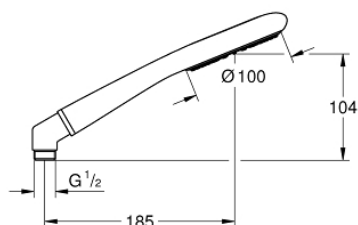

### PRODUCT DESCRIPTION

- Colour: chrome
- spray pattern: Rain
- elbow adapter for the combination of hand showers with shower sets
- 9.5 l/min flow limiter
- GROHE CoolTouch
- GROHE DreamSpray - perfect spray pattern
- GROHE LongLife finish
- GROHE SpeedClean - effortless limescale removal
- Inner WaterGuide - inner insulation for surface protection
- suitable for instantaneous heater
- min. recommended pressure 1.0 bar