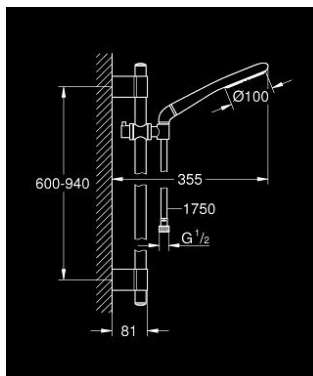

### PRODUCT DESCRIPTION

- Colour: chrome
- consists of:
  - Handshower Icon 27 276 000
  - shower rail 900 mm 28 819 001
  - with wall holders
  - shower hose Silverflex 1750 mm 1/2" x 1/2" (28 388)
- Elbow adapter for the combination of handshowers with shower sets
- 9.5 l/min flow limiter
- GROHE CoolTouch
- GROHE DreamSpray - perfect spray pattern
- GROHE LongLife finish
- GROHE FastFixation Plus adjustable distance between brackets for adaption to existing drilling holes
- GROHE SpeedClean - effortless limescale removal
- TwistStop - to prevent hose from twisting
- suitable for instantaneous heater

27 379 000 **RAINSHOWER ICON 100 SHOWER RAIL SET 1 SPRAY**

**SPARE PARTS**, September 2016 – now

- 1: Cap (Spare part-nr. 45922000)
  - 2: Sliding piece (Spare part-nr. 06765000)
  - 3: Outlet shower holder (Spare part-nr. 48333000)
  - 4: Dirt strainer (Spare part-nr. 0700200M)
  - 5: Compensation disc (Spare part-nr. 45914XE0)\*
- \* Optional accessories