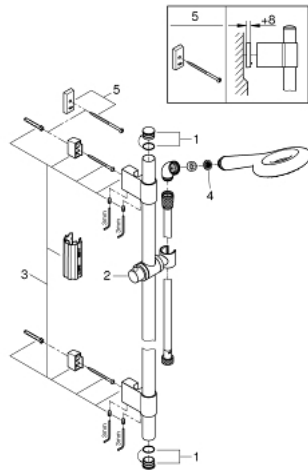

## 27 379 000 RAINSHOWER ICON 100 SHOWER RAIL SET 1 SPRAY

### PRODUCT DESCRIPTION

- Colour: chrome
- consists of:
  - Handshower Icon 27 276 000
  - shower rail 900 mm 28 819 001
  - with wall holders
  - shower hose Silverflex 1750 mm 1/2" x 1/2" (28 388)
- Elbow adapter for the combination of handshowers with shower sets
- 9.5 l/min flow limiter
- GROHE CoolTouch
- GROHE DreamSpray - perfect spray pattern
- GROHE LongLife finish
- GROHE FastFixation Plus adjustable distance between brackets for adaption to existing drilling holes
- GROHE SpeedClean - effortless limescale removal
- TwistStop - to prevent hose from twisting
- suitable for instantaneous heater

27 379 000 **RAINSHOWER ICON 100 SHOWER RAIL SET 1 SPRAY**

**SPARE PARTS**, September 2016 – now

- 1: Cap (Spare part-nr. 45922000)
  - 2: Sliding piece (Spare part-nr. 06765000)
  - 3: Outlet shower holder (Spare part-nr. 48333000)
  - 4: Dirt strainer (Spare part-nr. 0700200M)
  - 5: Compensation disc (Spare part-nr. 45914XE0)\*
- \* Optional accessories