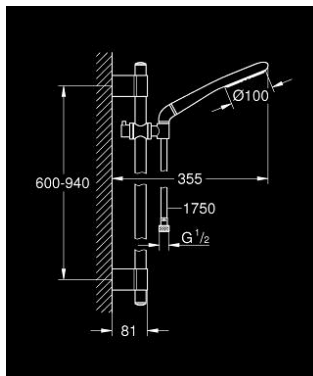

### PRODUCT DESCRIPTION

- Colour: chrome
- consisting of:
  - hand shower Icon 100 (27 377 000)
  - shower rail, 900 mm (28 819 001)
  - with wall holders made of metal
  - shower hose Silverflex 1750 mm 1/2" x 1/2" (28 388)
  - elbow adapter for the combination of hand showers with shower sets
  - 9.5 l/min flow limiter
  - GROHE CoolTouch
  - GROHE DreamSpray - perfect spray pattern
  - GROHE LongLife finish
  - GROHE FastFixation Plus adjustable distance between brackets for adaption to existing drilling holes
  - GROHE SpeedClean - effortless limescale removal
  - TwistStop - to prevent hose from twisting
  - suitable for instantaneous heater