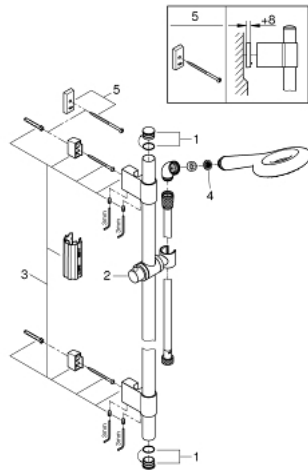

### PRODUCT DESCRIPTION

- Colour: chrome
- consisting of:
  - hand shower Icon 100 (27 377 000)
  - shower rail, 900 mm (28 819 001)
  - with wall holders made of metal
  - shower hose Silverflex 1750 mm 1/2" x 1/2" (28 388)
  - elbow adapter for the combination of hand showers with shower sets
  - 9.5 l/min flow limiter
  - GROHE CoolTouch
  - GROHE DreamSpray - perfect spray pattern
  - GROHE LongLife finish
  - GROHE FastFixation Plus adjustable distance between brackets for adaption to existing drilling holes
  - GROHE SpeedClean - effortless limescale removal
  - TwistStop - to prevent hose from twisting
  - suitable for instantaneous heater

### SPARE PARTS, 9月 2016 – now

- 1: Cover cap (Spare part-nr. 45922000)
- 2: Glide element (Spare part-nr. 06765000)
- 3: Shower rail holder (Spare part-nr. 48333000)
- 4: Dirt strainer (Spare part-nr. 0700200M)
- 5: Compensation disc (Spare part-nr. 45914XE0)\*