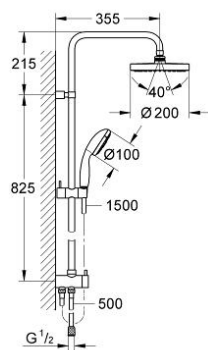

27 389 000 TEMPESTA SYSTEM 200 SHOWER SYSTEM

PRODUCT DESCRIPTION

- Colour: chrome
- consists of:
 - Horizontal shower arm
 - change between hand and head shower by diverter
 - allows change between:
 - head shower Tempesta Cosmopolitan 200 (27 541)
 - spray pattern: Rain
 - with ball joint, rotation angle $\pm 20^\circ$
 - hand shower Tempesta 100 (28 578 001)
 - adjustable in height with gliding element
 - Relexaflex-shower hose

27 389 000 TEMPESTA SYSTEM 200 SHOWER SYSTEM

SPARE PARTS, September 2009 – now

- 1: Diverter (Spare part-nr. 46877000)
- 2: Sliding piece (Spare part-nr. 46876000)
- 3: Dirt strainer (Spare part-nr. 0700200M)
- 4: Mounting set (Spare part-nr. 46878000)