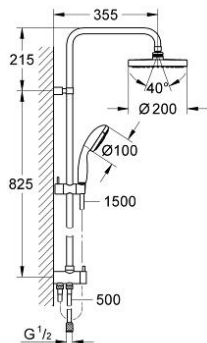

27 389 000 TEMPESTA SYSTEM 200 SHOWER SYSTEM WITH DIVERTER FOR WALL MOUNTING

PRODUCT DESCRIPTION

- Colour: chrome
- consisting of:
 - horizontal shower arm
 - change between hand and head shower by diverter
 - allows change between:
 - head shower Tempesta Cosmopolitan 200 (27 541)
 - spray pattern: Rain
 - with ball joint, rotation angle $\pm 20^\circ$
 - hand shower Tempesta 100 (28 578 001)
 - adjustable in height with gliding element
 - Relaxaflex shower hose

27 389 000 TEMPESTA SYSTEM 200 SHOWER SYSTEM WITH DIVERTER FOR WALL MOUNTING

SPARE PARTS, 9月 2009 – now

- 1: Diverter (Spare part-nr. 46877000)
- 2: Glide element (Spare part-nr. 46876000)
- 3: Dirt strainer (Spare part-nr. 0700200M)
- 4: Mounting set (Spare part-nr. 46878000)