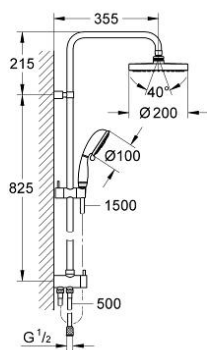

27 399 000 TEMPESTA RUSTIC SYSTEM 200 SHOWER SYSTEM

PRODUCT DESCRIPTION

- Colour: chrome
- consists of:
 - Horizontal shower arm
 - change between hand and head shower by diverter
 - allows change between:
 - head shower Tempesta Cosmopolitan 200 (27 541)
 - spray pattern: Rain
 - with ball joint, rotation angle $\pm 20^\circ$
 - hand shower Tempesta Rustic 100 (26 085)
 - adjustable in height with gliding element
 - Relexaflex-shower hose

27 399 000 TEMPESTA RUSTIC SYSTEM 200 SHOWER SYSTEM

SPARE PARTS, September 2009 – now

- 1: Diverter (Spare part-nr. 46877000)
- 2: Sliding piece (Spare part-nr. 46876000)
- 3: Dirt strainer (Spare part-nr. 0700200M)
- 4: Mounting set (Spare part-nr. 46878000)