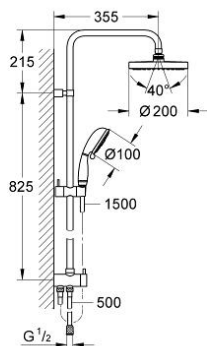

27 399 000 TEMPESTA RUSTIC SYSTEM 200 SHOWER SYSTEM WITH DIVERTER FOR WALL MOUNTING

PRODUCT DESCRIPTION

- Colour: chrome
- consisting of:
 - horizontal shower arm
 - change between hand and head shower by diverter
 - allows change between:
 - head shower Tempesta Cosmopolitan 200 (27 541)
 - spray pattern: Rain
 - with ball joint, rotation angle $\pm 20^\circ$
 - hand shower Tempesta Rustic 100 (26 085)
 - adjustable in height with gliding element
- Relaxaflex shower hose

27 399 000 TEMPESTA RUSTIC SYSTEM 200 SHOWER SYSTEM WITH DIVERTER FOR WALL MOUNTING

SPARE PARTS, 9月 2009 – now

- 1: Diverter (Spare part-nr. 46877000)
- 2: Glide element (Spare part-nr. 46876000)
- 3: Dirt strainer (Spare part-nr. 0700200M)
- 4: Mounting set (Spare part-nr. 46878000)