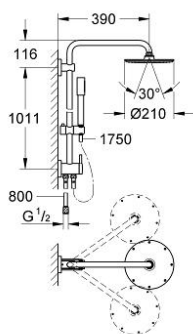

27 419 000 RAINSHOWER SYSTEM 210 SHOWER SYSTEM

PRODUCT DESCRIPTION

- Colour: chrome
- consists of:
 - Horizontal 45° swivable 400mm shower arm
 - change between hand and head shower by diverter
 - Rainshower Cosmopolitan 210 metal head shower (28 368 000)
 - with ball joint, rotation angle $\pm 20^\circ$
 - handshower 28 034 000
 - adjustable in height with gliding element (12 140 000)
- connection to water supply with 1/2"-thread of the 800 mm shower hose to faucet / wall union
- metal shower hose 1750 mm
- GROHE DreamSpray - perfect spray pattern
- GROHE LongLife finish
- suitable for instantaneous heaters (min. 19 kW/h)
- minimum flow rate 7 l/min.
- recommended pressure 1.0 - 5.0 bar

27 419 000 RAINSHOWER SYSTEM 210 SHOWER SYSTEM

SPARE PARTS, October 2009 – now

- 1: Inlet valve assembly (Spare part-nr. 45933000)
- 2: Dirt strainer (Spare part-nr. 0700200M)
- 3: Sliding piece (Spare part-nr. 12140000)
- 4: Repl. kit f. rotary valve (Spare part-nr. 45915000)
- 5: Non-return valve (Spare part-nr. 08565000)
- 6: Compensation disc (Spare part-nr. 27180000)*