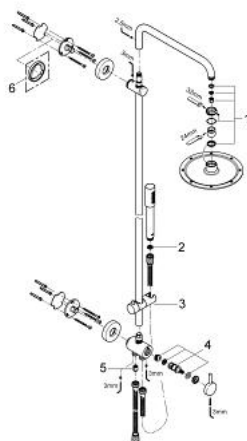

27 419 000 RAINSHOWER SYSTEM 210 SHOWER SYSTEM

PRODUCT DESCRIPTION

- Colour: chrome
- consists of:
 - Horizontal 45° swivable 400mm shower arm
 - change between hand and head shower by diverter
 - Rainshower Cosmopolitan 210 metal head shower (28 368 000)
 - with ball joint, rotation angle $\pm 20^\circ$
 - handshower 28 034 000
 - adjustable in height with gliding element (12 140 000)
- connection to water supply with 1/2"-thread of the 800 mm shower hose to faucet / wall union
- metal shower hose 1750 mm
- GROHE DreamSpray - perfect spray pattern
- GROHE LongLife finish
- suitable for instantaneous heaters (min. 19 kW/h)
- minimum flow rate 7 l/min.
- recommended pressure 1.0 - 5.0 bar

27 419 000 RAINSHOWER SYSTEM 210 SHOWER SYSTEM

SPARE PARTS, October 2009 – now

- 1: Inlet valve assembly (Spare part-nr. 45933000)
- 2: Dirt strainer (Spare part-nr. 0700200M)
- 3: Sliding piece (Spare part-nr. 12140000)
- 4: Repl. kit f. rotary valve (Spare part-nr. 45915000)
- 5: Non-return valve (Spare part-nr. 08565000)
- 6: Compensation disc (Spare part-nr. 27180000)*