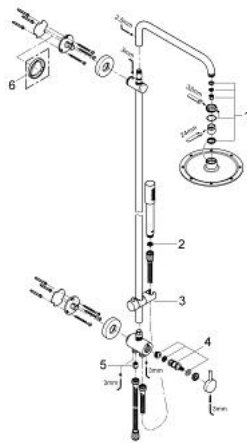

## 27 419 000 RAINSHOWER SYSTEM 210 SHOWER SYSTEM WITH DIVERTER FOR WALL MOUNTING

### PRODUCT DESCRIPTION

- Colour: chrome
- consisting of:
  - horizontal swivable 390 mm shower arm
  - change between hand and head shower by diverter
  - Rainshower Cosmopolitan 210 metal head shower (28 368 000)
  - with ball joint, rotation angle  $\pm 20^\circ$
  - Sena hand shower (28 034)
  - adjustable in height with gliding element (12 140 000)
  - connection to water supply with 1/2" thread of the 800 mm shower hose to faucet / wall union
  - metal shower hose 1750 mm
  - GROHE DreamSpray - perfect spray pattern
  - GROHE LongLife finish
  - suitable for instantaneous heaters from 18 kW/h
  - minimum flow rate 7 l/min
  - recommended pressure 1.0 - 5.0 bar

### SPARE PARTS, 10月 2009 – now

- 1: Spare part set (Spare part-nr. 45933000)
  - 2: Dirt strainer (Spare part-nr. 0700200M)
  - 3: Glide element (Spare part-nr. 12140000)
  - 4: Replacement kit for rotary valve (Spare part-nr. 45915000)
  - 5: Non-return valve (Spare part-nr. 08565000)
  - 6: Compensation disc (Spare part-nr. 27180000)\*
- \* Optional accessories