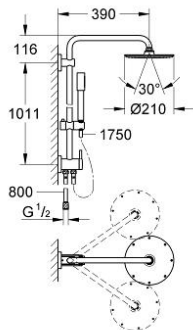

## 27 419 000 RAINSHOWER SYSTEM 210 SHOWER SYSTEM WITH DIVERTER FOR WALL MOUNTING

### PRODUCT DESCRIPTION

- Colour: chrome
- consisting of:
  - horizontal swivable 390 mm shower arm
  - change between hand and head shower by diverter
  - Rainshower Cosmopolitan 210 metal head shower (28 368 000)
  - with ball joint, rotation angle  $\pm 20^\circ$
  - Sena hand shower (28 034)
  - adjustable in height with gliding element (12 140 000)
  - connection to water supply with 1/2" thread of the 800 mm shower hose to faucet / wall union
  - metal shower hose 1750 mm
  - GROHE DreamSpray - perfect spray pattern
  - GROHE LongLife finish
  - suitable for instantaneous heaters from 18 kW/h
  - minimum flow rate 7 l/min
  - recommended pressure 1.0 - 5.0 bar