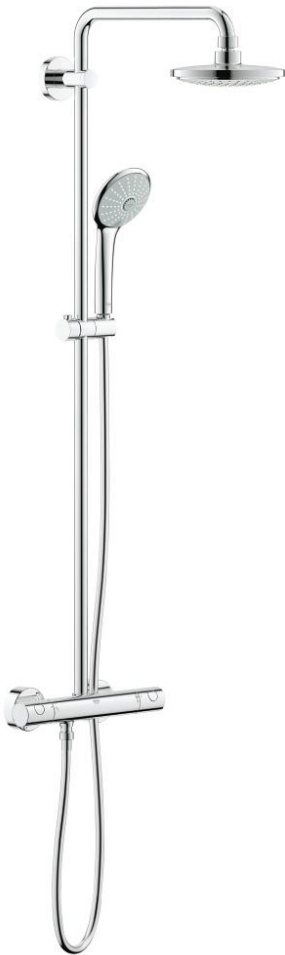

## 27 420 001 EUPHORIA 180 SHOWER SYSTEM WITH THERMOSTAT FOR WALL MOUNTING

### PRODUCT DESCRIPTION

- Colour: chrome
- consists of:
  - Horizontal 45° swivable 400mm shower arm
  - exposed thermostat with Aquadimmer function
  - allows change between:
    - head shower Euphoria Cosmopolitan 180(27 491 000)
    - spray pattern: Rain
  - with ball joint
  - angle of rotation  $\pm 15^\circ$
  - hand shower Euphoria 110 Massage (27 221)
  - adjustable in height with gliding element (12 140 000)
  - shower hose Silverflex 1750 mm 1/2" x 1/2" (28 388)
  - GROHE TurboStat - compact cartridge with wax thermoelement
  - GROHE DreamSpray - perfect spray pattern
  - GROHE LongLife finish
  - GROHE SpeedClean - effortless limescale removal
  - Inner WaterGuide - inner insulation for surface protection
  - TwistStop - to prevent hose from twisting
  - suitable for instantaneous heaters (min. 19 kW/h)
  - minimum flow rate 7 l/min.
  - optional upgrade: GROHE EasyReach tray (26 362), sold separately