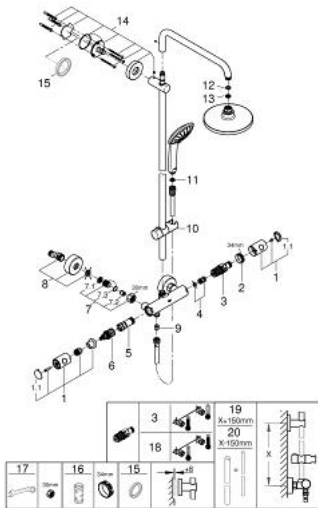

27 420 001 EUPHORIA 180 SHOWER SYSTEM WITH THERMOSTAT FOR WALL MOUNTING

SPARE PARTS, April 2016 – now

- 1: Costa metal handle 1/2" (Spare part-nr. 47984000)
- 1.1: Cap (Spare part-nr. 6458500M)
- 2: Fitting ring (Spare part-nr. 47743000)
- 3: Thermostatic compact cartridge 1/2" (Spare part-nr. 47439000)
- 4: Sound absorber (Spare part-nr. 47398000)
- 5: Water flow (Spare part-nr. 47751000)
- 6: Aquadimmer (Spare part-nr. 12433000)
- 7: Non-return valve (Spare part-nr. 47189000)
- 7.1: Dirt Strainer (Spare part-nr. 0726400M)
- 7.2: Non-return valve (Spare part-nr. 08565000)
- 7.3: O-ring $\varnothing 17 \times \varnothing 2$ (Spare part-nr. 0305500M)
- 8: S-union (Spare part-nr. 12662000)
- 9: Non-return valve (Spare part-nr. 08565000)
- 10: Sliding piece (Spare part-nr. 12140000)
- 11: Dirt strainer (Spare part-nr. 0700200M)
- 12: Fibre seal dia. 12x2 mm (Spare part-nr. 0138900M)
- 13: Dirt strainer (Spare part-nr. 48007000)
- 14: Outlet shower holder (Spare part-nr. 48279000)
- 15: Compensation disc (Spare part-nr. 27180000)*
- 16: Socket spanner (Spare part-nr. 19332000)*
- 17: Special spanner (Spare part-nr. 19377000)*
- 18: GROHE TurboStat cartridge 1/2" (Spare part-nr. 47175000)*
- 19: Shower system pipe for retrofitting (Spare part-nr. 48053000)*
- 20: Shower system pipe for retrofitting (Spare part-nr. 48054000)*

* Optional accessories