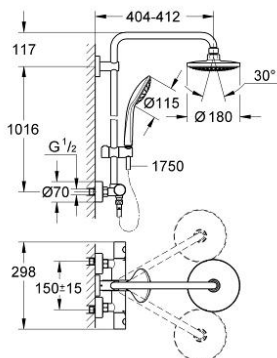

### PRODUCT DESCRIPTION

- Colour: chrome
- consists of:
  - Horizontal 45° swivable 400mm shower arm
  - exposed thermostat with Aquadimmer function
  - allows change between:
    - head shower Euphoria Cosmopolitan 180(27 491 000)
    - spray pattern: Rain
  - with ball joint
  - angle of rotation  $\pm 15^\circ$
  - hand shower Euphoria 110 Massage (27 221)
  - adjustable in height with gliding element (12 140 000)
  - shower hose Silverflex 1750 mm 1/2" x 1/2" (28 388)
  - GROHE TurboStat - compact cartridge with wax thermoelement
  - GROHE DreamSpray - perfect spray pattern
  - GROHE LongLife finish
  - GROHE SpeedClean - effortless limescale removal
  - Inner WaterGuide - inner insulation for surface protection
  - TwistStop - to prevent hose from twisting
  - suitable for instantaneous heaters (min. 19 kW/h)
  - minimum flow rate 7 l/min.
  - optional upgrade: GROHE EasyReach tray (26 362), sold separately