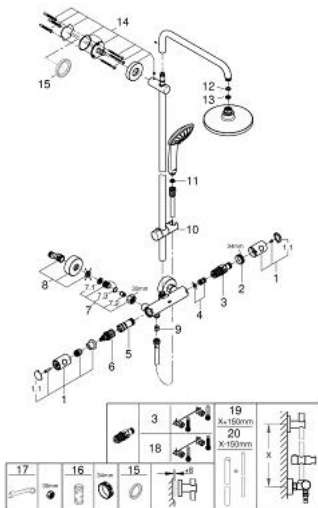

27 420 001 EUPHORIA 180 SHOWER SYSTEM WITH THERMOSTAT FOR WALL MOUNTING

SPARE PARTS, 4月 2016 – now

- 1: Metal handle 1/2" (Spare part-nr. 47984000)
- 1.1: Cover cap (Spare part-nr. 6458500M)
- 2: Fitting ring (Spare part-nr. 47743000)
- 3: Thermostatic compact cartridge 1/2" (Spare part-nr. 47439000)
- 4: Buffer (Spare part-nr. 47398000)
- 5: Water flow (Spare part-nr. 47751000)
- 6: Aquadimmer (Spare part-nr. 12433000)
- 7: Non-return valve (Spare part-nr. 47189000)
- 7.1: Dirt strainer (Spare part-nr. 0726400M)
- 7.2: Non-return valve (Spare part-nr. 08565000)
- 7.3: O-ring $\varnothing 17 \times \varnothing 2$ (Spare part-nr. 0305500M)
- 8: S-union (Spare part-nr. 12662000)
- 9: Non-return valve (Spare part-nr. 08565000)
- 10: Glide element (Spare part-nr. 12140000)
- 11: Dirt strainer (Spare part-nr. 0700200M)
- 12: Fibre seal $\varnothing 18,5 \times \varnothing 12 \times 2$ (Spare part-nr. 0138900M)
- 13: Dirt strainer (Spare part-nr. 48007000)
- 14: Shower rail holder (Spare part-nr. 48279000)
- 15: Compensation disc (Spare part-nr. 27180000)*
- 16: Socket spanner (Spare part-nr. 19332000)*
- 17: Special spanner (Spare part-nr. 19377000)*
- 18: GROHE TurboStat cartridge 1/2" (Spare part-nr. 47175000)*
- 19: Shower system pipe for retrofitting (Spare part-nr. 48053000)*
- 20: Shower system pipe for retrofitting (Spare part-nr. 48054000)*

* Optional accessories