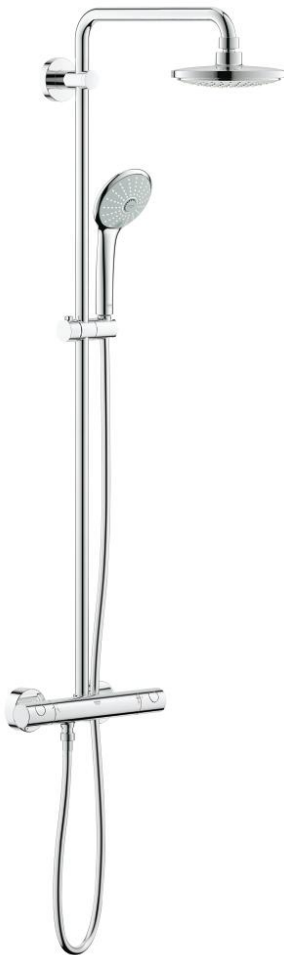

27 420 001 EUPHORIA 180 SHOWER SYSTEM WITH THERMOSTAT FOR WALL MOUNTING

PRODUCT DESCRIPTION

- Colour: chrome
- consisting of:
 - horizontal swivable 390 mm shower arm
 - exposed thermostat with Aquadimmer function
 - allows change between:
 - Euphoria Cosmopolitan 180 head shower (27 491 000)
 - spray pattern: Rain
 - with ball joint
 - rotation angle $\pm 15^\circ$
 - hand shower Euphoria 110 Massage (27 221)
 - adjustable in height with gliding element (12 140 000)
 - shower hose Silverflex 1750 mm 1/2" x 1/2" (28 388)
 - GROHE TurboStat - compact cartridge with wax thermoelement
 - GROHE DreamSpray - perfect spray pattern
 - GROHE LongLife finish
 - GROHE SpeedClean - effortless limescale removal
 - Inner WaterGuide - inner insulation for surface protection
 - TwistStop - to prevent hose from twisting
 - suitable for instantaneous heaters from 18 kW/h
 - minimum flow rate 7 l/min
 - optional upgrade: GROHE EasyReach tray (26 362), sold separately