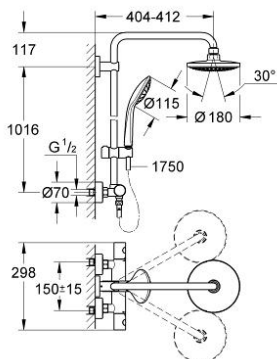

27 420 001 EUPHORIA 180 SHOWER SYSTEM WITH THERMOSTAT FOR WALL MOUNTING

PRODUCT DESCRIPTION

- Colour: chrome
- consisting of:
 - horizontal swivable 390 mm shower arm
 - exposed thermostat with Aquadimmer function
 - allows change between:
 - Euphoria Cosmopolitan 180 head shower (27 491 000)
 - spray pattern: Rain
 - with ball joint
 - rotation angle $\pm 15^\circ$
 - hand shower Euphoria 110 Massage (27 221)
 - adjustable in height with gliding element (12 140 000)
 - shower hose Silverflex 1750 mm 1/2" x 1/2" (28 388)
 - GROHE TurboStat - compact cartridge with wax thermoelement
 - GROHE DreamSpray - perfect spray pattern
 - GROHE LongLife finish
 - GROHE SpeedClean - effortless limescale removal
 - Inner WaterGuide - inner insulation for surface protection
 - TwistStop - to prevent hose from twisting
 - suitable for instantaneous heaters from 18 kW/h
 - minimum flow rate 7 l/min
 - optional upgrade: GROHE EasyReach tray (26 362), sold separately