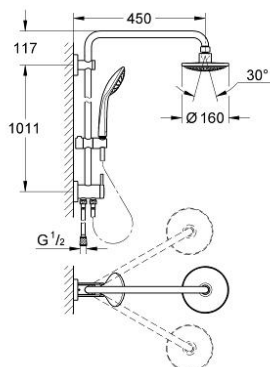

### PRODUCT DESCRIPTION

- Colour: chrome
- consists of:
  - Horizontal swivable 450 mm shower arm
  - change between hand and head shower by diverter
  - Euphoria Cosmopolitan 160 head shower 1spray(28 233 000)
  - spray pattern: Rain
  - with ball joint
  - angle of rotation  $\pm 15^\circ$
  - hand shower Euphoria Mono (27 493 000)
  - adjustable in height with gliding element (12 140 000)
  - 9,5 l/min. flow limiter
  - shower hose Silverflex 1750 mm 1/2" x 1/2" (28 388)
  - minimum flow rate 7 l/min.
  - GROHE EcoJoy - less water, perfect flow
  - GROHE DreamSpray - perfect spray pattern
  - GROHE LongLife finish
  - GROHE CoolTouch
  - GROHE SpeedClean - effortless limescale removal
  - suitable for instantaneous heaters (min. 19 kW/h)

### SPARE PARTS, October 2009 – now

- 1: Fibre seal dia. 12x2 mm (Spare part-nr. 0138900M)
- 2: Dirt strainer (Spare part-nr. 0676800M)
- 3: Dirt strainer (Spare part-nr. 0700200M)
- 4: Sliding piece (Spare part-nr. 12140000)
- 5: Repl.kit f.rotary valve (Spare part-nr. 45915000)
- 6: Non-return valve (Spare part-nr. 08565000)
- 7: Compensation disc (Spare part-nr. 27180000)\*