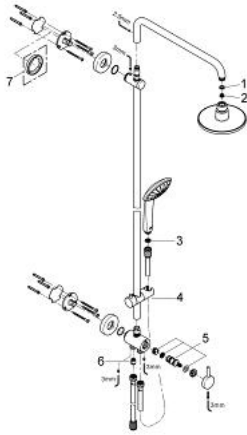

### PRODUCT DESCRIPTION

- Colour: chrome
- consists of:
  - Horizontal swivable 450 mm shower arm
  - change between hand and head shower by diverter
  - Euphoria Cosmopolitan 160 head shower 1spray(28 233 000)
  - spray pattern: Rain
  - with ball joint
  - angle of rotation  $\pm 15^\circ$
  - hand shower Euphoria Mono (27 493 000)
  - adjustable in height with gliding element (12 140 000)
  - 9,5 l/min. flow limiter
  - shower hose Silverflex 1750 mm 1/2" x 1/2" (28 388)
  - minimum flow rate 7 l/min.
  - GROHE EcoJoy - less water, perfect flow
  - GROHE DreamSpray - perfect spray pattern
  - GROHE LongLife finish
  - GROHE CoolTouch
  - GROHE SpeedClean - effortless limescale removal
  - suitable for instantaneous heaters (min. 19 kW/h)

### SPARE PARTS, October 2009 – now

- 1: Fibre seal dia. 12x2 mm (Spare part-nr. 0138900M)
- 2: Dirt strainer (Spare part-nr. 0676800M)
- 3: Dirt strainer (Spare part-nr. 0700200M)
- 4: Sliding piece (Spare part-nr. 12140000)
- 5: Repl.kit f.rotary valve (Spare part-nr. 45915000)
- 6: Non-return valve (Spare part-nr. 08565000)
- 7: Compensation disc (Spare part-nr. 27180000)\*