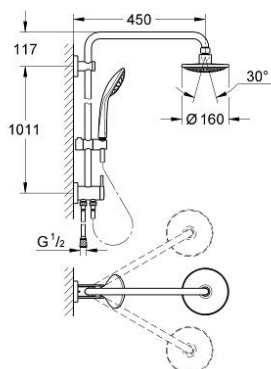

### PRODUCT DESCRIPTION

- Colour: chrome
- consisting of:
  - horizontal swivable 450 mm shower arm
  - change between hand and head shower by diverter
  - Euphoria Cosmopolitan 160 head shower 1 spray(28 233)
  - spray pattern: Rain
  - with ball joint
  - rotation angle  $\pm 15^\circ$
  - hand shower Euphoria Mono (27 493)
  - adjustable in height with gliding element (12 140 000)
  - 9.5 l/min. flow limiter
  - shower hose Silverflex 1750 mm 1/2" x 1/2" (28 388)
  - minimum flow rate 7 l/min
  - GROHE EcoJoy - Less water, perfect flow
  - GROHE DreamSpray - perfect spray pattern
  - GROHE LongLife finish
  - GROHE CoolTouch
  - GROHE SpeedClean - effortless limescale removal
  - suitable for instantaneous heaters from 18 kW/h

### SPARE PARTS, 10月 2009 – now

- 1: Fibre seal  $\varnothing$  18,5 x  $\varnothing$  12 x 2 (Spare part-nr. 0138900M)
- 2: Dirt strainer (Spare part-nr. 0676800M)
- 3: Dirt strainer (Spare part-nr. 0700200M)
- 4: Glide element (Spare part-nr. 12140000)
- 5: Replacement kit for rotary valve (Spare part-nr. 45915000)
- 6: Non-return valve (Spare part-nr. 08565000)
- 7: Compensation disc (Spare part-nr. 27180000)\*