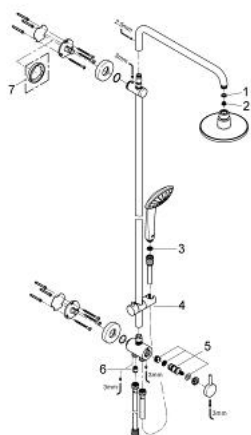

## 27 421 000 EUPHORIA SYSTEM 160 SHOWER SYSTEM WITH DIVERTER FOR WALL MOUNTING

### PRODUCT DESCRIPTION

- Colour: chrome
- consisting of:
  - horizontal swivable 450 mm shower arm
  - change between hand and head shower by diverter
  - Euphoria Cosmopolitan 160 head shower 1 spray(28 233)
  - spray pattern: Rain
  - with ball joint
  - rotation angle  $\pm 15^\circ$
  - hand shower Euphoria Mono (27 493)
  - adjustable in height with gliding element (12 140 000)
  - 9.5 l/min. flow limiter
  - shower hose Silverflex 1750 mm 1/2" x 1/2" (28 388)
  - minimum flow rate 7 l/min
  - GROHE EcoJoy - Less water, perfect flow
  - GROHE DreamSpray - perfect spray pattern
  - GROHE LongLife finish
  - GROHE CoolTouch
  - GROHE SpeedClean - effortless limescale removal
  - suitable for instantaneous heaters from 18 kW/h

### SPARE PARTS, 10月 2009 – now

- 1: Fibre seal  $\varnothing$  18,5 x  $\varnothing$  12 x 2 (Spare part-nr. 0138900M)
- 2: Dirt strainer (Spare part-nr. 0676800M)
- 3: Dirt strainer (Spare part-nr. 0700200M)
- 4: Glide element (Spare part-nr. 12140000)
- 5: Replacement kit for rotary valve (Spare part-nr. 45915000)
- 6: Non-return valve (Spare part-nr. 08565000)
- 7: Compensation disc (Spare part-nr. 27180000)\*