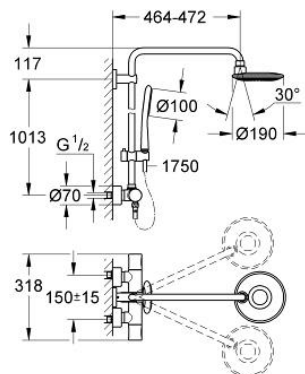

### PRODUCT DESCRIPTION

- Colour: chrome
- consists of:
  - Horizontal swivable 450 mm shower arm
  - exposed thermostat with Aquadimmer function
  - allows change between:
    - head shower Icon (27 439 000)
    - chrome plated spray plate
  - with ball joint
  - angle of rotation  $\pm 15^\circ$
- Handshower Icon 27 276 000
- adjustable in height with gliding element (12 140 000)
- 9,5 l/min. flow limiter
- shower hose Silverflex 1750 mm 1/2" x 1/2" (28 388)
- minimum flow rate 7 l/min.
- GROHE EcoJoy - less water, perfect flow
- GROHE DreamSpray - perfect spray pattern
- GROHE LongLife finish
- GROHE CoolTouch
- GROHE TurboStat - compact cartridge with wax thermoelement
- GROHE SpeedClean - effortless limescale removal
- Inner WaterGuide - inner insulation for surface protection
- suitable for instantaneous heaters (min. 19 kW/h)