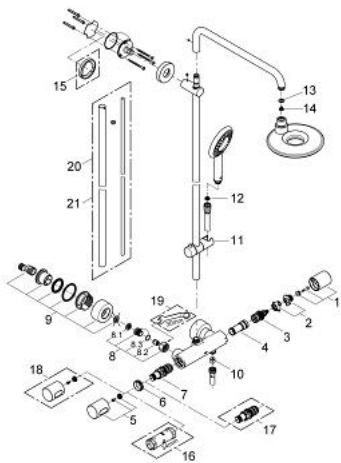

27 435 000 RAINSHOWER ICON SYSTEM 190 SHOWER SYSTEM WITH THERMOSTAT FOR WALL MOUNTING

SPARE PARTS, November 2009 – now

- 1: Aquadimmer handle (Spare part-nr. 47804000)
- 2: Temperature limiter (Spare part-nr. 47723000)
- 3: Aquadimmer (Spare part-nr. 47364000)
- 4: Water flow (Spare part-nr. 47887000)
- 5: Handle (Spare part-nr. 47803000)
- 6: Fitting ring (Spare part-nr. 47743000)
- 7: Thermostatic compact cartridge 1/2" (Spare part-nr. 47439000)
- 8: Non-return valve (Spare part-nr. 47189000)
- 8.1: Dirt Strainer (Spare part-nr. 0726400M)
- 8.2: Non-return valve (Spare part-nr. 08565000)
- 8.3: O-ring $\varnothing 17 \times \varnothing 2$ (Spare part-nr. 0305500M)
- 9: S-union (Spare part-nr. 12693000)
- 10: Non-return valve (Spare part-nr. 08565000)
- 11: Sliding piece (Spare part-nr. 12140000)
- 12: Dirt strainer (Spare part-nr. 0700200M)
- 13: Fibre seal dia. 12x2 mm (Spare part-nr. 0138900M)
- 14: Dirt strainer (Spare part-nr. 0676800M)
- 15: Compensation disc (Spare part-nr. 27180000)*
- 16: Socket spanner (Spare part-nr. 19332000)*
- 17: GROHE TurboStat cartridge 1/2" (Spare part-nr. 47175000)*
- 18: Scale handle (Spare part-nr. 47811000)*
- 19: Special spanner (Spare part-nr. 19377000)*
- 20: Shower system pipe for retrofitting (Spare part-nr. 48053000)*
- 21: Shower system pipe for retrofitting (Spare part-nr. 48054000)*

* Optional accessories