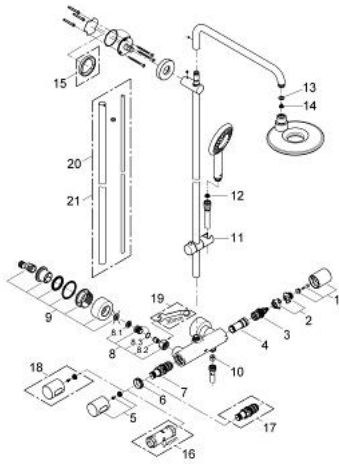

27 435 000 RAINSHOWER ICON SYSTEM 190 SHOWER SYSTEM WITH THERMOSTAT FOR WALL MOUNTING

SPARE PARTS, 11月 2009 – now

- 1: Aquadimmer handle (Spare part-nr. 47804000)
- 2: Stop (Spare part-nr. 47723000)
- 3: Aquadimmer (Spare part-nr. 47364000)
- 4: Water flow (Spare part-nr. 47887000)
- 5: Handle (Spare part-nr. 47803000)
- 6: Fitting ring (Spare part-nr. 47743000)
- 7: Thermostatic compact cartridge 1/2" (Spare part-nr. 47439000)
- 8: Non-return valve (Spare part-nr. 47189000)
- 8.1: Dirt strainer (Spare part-nr. 0726400M)
- 8.2: Non-return valve (Spare part-nr. 08565000)
- 8.3: O-ring $\varnothing 17 \times \varnothing 2$ (Spare part-nr. 0305500M)
- 9: S-union (Spare part-nr. 12693000)
- 10: Non-return valve (Spare part-nr. 08565000)
- 11: Glide element (Spare part-nr. 12140000)
- 12: Dirt strainer (Spare part-nr. 0700200M)
- 13: Fibre seal $\varnothing 18,5 \times \varnothing 12 \times 2$ (Spare part-nr. 0138900M)
- 14: Dirt strainer (Spare part-nr. 0676800M)
- 15: Compensation disc (Spare part-nr. 27180000)*
- 16: Socket spanner (Spare part-nr. 19332000)*
- 17: GROHE TurboStat cartridge 1/2" (Spare part-nr. 47175000)*
- 18: Temperature scale handle (Spare part-nr. 47811000)*
- 19: Special spanner (Spare part-nr. 19377000)*
- 20: Shower system pipe for retrofitting (Spare part-nr. 48053000)*
- 21: Shower system pipe for retrofitting (Spare part-nr. 48054000)*

* Optional accessories