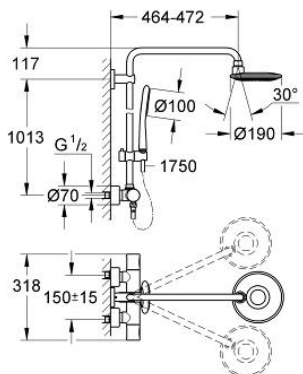

27 435 000 RAINSHOWER ICON SYSTEM 190 SHOWER SYSTEM WITH THERMOSTAT FOR WALL MOUNTING

PRODUCT DESCRIPTION

- Colour: chrome
- consisting of:
 - horizontal swivable 450 mm shower arm
 - exposed thermostat with Aquadimmer function
 - allows change between:
 - head shower Icon (27 439 000)
 - chrome plated spray plate
 - with ball joint
 - rotation angle $\pm 15^\circ$
 - hand shower Icon 100 (27 377 000)
- adjustable in height with gliding element (12 140 000)
- 9.5 l/min. flow limiter
- shower hose Silverflex 1750 mm 1/2" x 1/2" (28 388)
- minimum flow rate 7 l/min
- GROHE EcoJoy - Less water, perfect flow
- GROHE DreamSpray - perfect spray pattern
- GROHE LongLife finish
- GROHE CoolTouch
- GROHE TurboStat - compact cartridge with wax thermoelement
- GROHE SpeedClean - effortless limescale removal
- Inner WaterGuide - inner insulation for surface protection
- suitable for instantaneous heaters from 18 kW/h