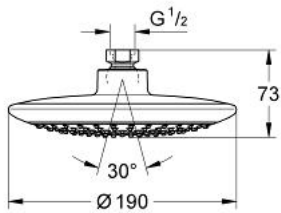

### PRODUCT DESCRIPTION

- Colour: chrome
- spray pattern: Rain
- chrome plated spray plate
- Ball joint +/- 15° rotatable
- connection thread 1/2"
- GROHE DreamSpray - perfect spray pattern
- GROHE LongLife finish
- GROHE SpeedClean - effortless limescale removal
- Inner WaterGuide - inner insulation for surface protection
- suitable for instantaneous heater

## 27 436 000 RAINSHOWER SOLO 190 HEAD SHOWER 1 SPRAY

**SPARE PARTS**, November 2009 – now

1: Fibre seal dia. 12x2 mm (Spare part-nr. 0138900M)

2: Dirt strainer (Spare part-nr. 0676800M)