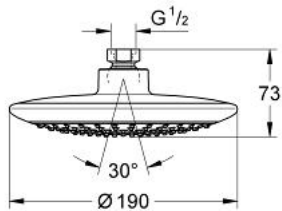

### PRODUCT DESCRIPTION

- Colour: chrome
- spray pattern: Rain
- chrome plated spray plate
- ball joint  $\pm 15^\circ$  rotatable
- connection thread 1/2"
- GROHE DreamSpray - perfect spray pattern
- GROHE LongLife finish
- GROHE SpeedClean - effortless limescale removal
- Inner WaterGuide - inner insulation for surface protection
- suitable for instantaneous heater

27 436 000 **RAINSHOWER SOLO 190 HEAD SHOWER 1 SPRAY**

**SPARE PARTS**, 11月 2009 – now

1: Fibre seal Ø 18,5 x Ø 12 x 2 (Spare part-nr. 0138900M)

2: Dirt strainer (Spare part-nr. 0676800M)