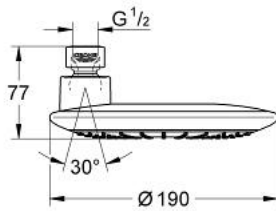

27 437 000 RAINSHOWER ICON 190 HEAD SHOWER 1 SPRAY

PRODUCT DESCRIPTION

- Colour: chrome
- spray pattern: Rain
- chrome plated spray plate
- Ball joint +/- 15° rotatable
- connection thread 1/2"
- GROHE DreamSpray - perfect spray pattern
- GROHE LongLife finish
- GROHE SpeedClean - effortless limescale removal
- suitable for instantaneous heater

27 437 000 RAINSHOWER ICON 190 HEAD SHOWER 1 SPRAY

SPARE PARTS, April 2010 – now

1: Fibre seal dia. 12x2 mm (Spare part-nr. 0138900M)

2: Dirt strainer (Spare part-nr. 0676800M)