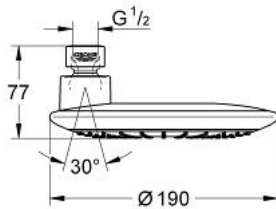

27 437 000 RAINSHOWER ICON 190 HEAD SHOWER 1 SPRAY

PRODUCT DESCRIPTION

- Colour: chrome
- spray pattern: Rain
- chrome plated spray plate
- ball joint $\pm 15^\circ$ rotatable
- connection thread 1/2"
- GROHE DreamSpray - perfect spray pattern
- GROHE LongLife finish
- GROHE SpeedClean - effortless limescale removal
- suitable for instantaneous heater

27 437 000 **RAINSHOWER ICON 190 HEAD SHOWER 1 SPRAY**

SPARE PARTS, 4月 2010 – now

1: Fibre seal Ø 18,5 x Ø 12 x 2 (Spare part-nr. 0138900M)

2: Dirt strainer (Spare part-nr. 0676800M)