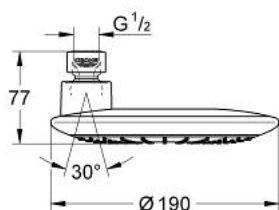

27 439 000 RAINSHOWER ICON 190 HEAD SHOWER 1 SPRAY

PRODUCT DESCRIPTION

- Colour: chrome
- spray pattern: Rain
- chrome plated spray plate
- Ball joint +/- 15° rotatable
- connection thread 1/2"
- 9.5 l/min flow limiter
- GROHE DreamSpray - perfect spray pattern
- GROHE LongLife finish
- GROHE SpeedClean - effortless limescale removal
- suitable for instantaneous heater
- minimum pressure 1,0 bar

27 439 000 RAINSHOWER ICON 190 HEAD SHOWER 1 SPRAY

SPARE PARTS, April 2010 – now

1: Fibre seal dia. 12x2 mm (Spare part-nr. 0138900M)

2: Dirt strainer (Spare part-nr. 0676800M)