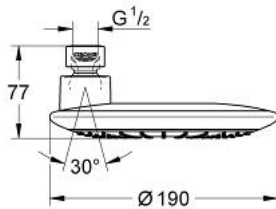

27 439 000 RAINSHOWER ICON 190 HEAD SHOWER 1 SPRAY

PRODUCT DESCRIPTION

- Colour: chrome
- spray pattern: Rain
- chrome plated spray plate
- ball joint $\pm 15^\circ$ rotatable
- connection thread 1/2"
- 9.5 l/min flow limiter
- GROHE DreamSpray - perfect spray pattern
- GROHE LongLife finish
- GROHE SpeedClean - effortless limescale removal
- suitable for instantaneous heater
- min. recommended pressure 1.0 bar

27 439 000 RAINSHOWER ICON 190 HEAD SHOWER 1 SPRAY

SPARE PARTS, 4月 2010 – now

1: Fibre seal Ø 18,5 x Ø 12 x 2 (Spare part-nr. 0138900M)

2: Dirt strainer (Spare part-nr. 0676800M)