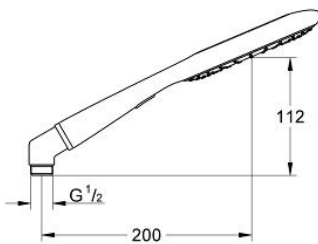

## 27 444 001 RAINSHOWER ICON 150 HAND SHOWER 2 SPRAYS

### PRODUCT DESCRIPTION

- Colour: orange
- 
- eco function (reduction of flow rate)
- metal elbow adapter for the combination of hand showers with shower hoses
- 9.5 l/min flow limiter
- GROHE DreamSpray - perfect spray pattern
- GROHE LongLife finish
- GROHE SpeedClean - effortless limescale removal
- universal mounting system, fitting all standard shower hoses
- suitable for instantaneous heater
- min. recommended pressure 1.0 bar

27 444 001 **RAINSHOWER ICON 150 HAND SHOWER 2 SPRAYS**

**SPARE PARTS**, 11月 2009 – now

1: Dirt strainer (Spare part-nr. 0700200M)