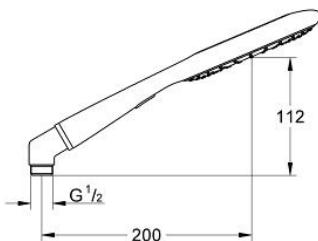

## 27 449 001 RAINSHOWER ICON 150 HAND SHOWER 2 SPRAYS

### PRODUCT DESCRIPTION

- Colour: blue
- 
- eco function (reduction of flow rate)
- metal elbow adapter for the combination of hand showers with shower hoses
- 9.5 l/min flow limiter
- GROHE DreamSpray - perfect spray pattern
- GROHE LongLife finish
- GROHE SpeedClean - effortless limescale removal
- universal mounting system, fitting all standard shower hoses
- suitable for instantaneous heater
- min. recommended pressure 1.0 bar

27 449 001 **RAINSHOWER ICON 150 HAND SHOWER 2 SPRAYS**

**SPARE PARTS**, 11月 2009 – now

1: Dirt strainer (Spare part-nr. 0700200M)