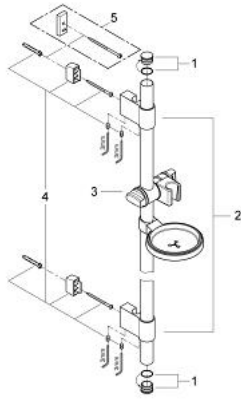

27 454 001 EUPHORIA SHOWER RAIL, 900 MM

PRODUCT DESCRIPTION

- Colour: chrome
- with wall holders
- sliding piece and swivel holder
- GROHE FastFixation (adjustable distance between wall shower holders for adaption to existing drillings)
- suitable for the Euphoria hand showers
- soap dish
- GROHE LongLife finish

27 454 001 EUPHORIA SHOWER RAIL, 900 MM

SPARE PARTS, November 2009 – now

- 1: Cap (Spare part-nr. 45922000)
- 2: Outlet shower holder (Spare part-nr. 0666700M)
- 3: Sliding piece (Spare part-nr. 65380000)
- 4: Fixing set (Spare part-nr. 45403000)
- 5: Compensation disc (Spare part-nr. 45914XE0)*