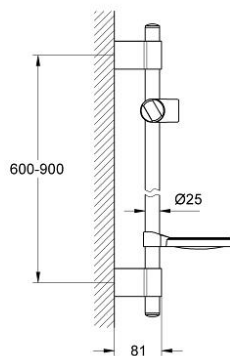

27 454 001 EUPHORIA SHOWER RAIL, 900 MM

PRODUCT DESCRIPTION

- Colour: chrome
- with wall holders
- sliding piece and swivel holder
- GROHE FastFixation (adjustable distance between wall shower holders for adaption to existing drillings)
- suitable for the Euphoria hand showers
- soap dish
- GROHE LongLife finish

27 454 001 EUPHORIA SHOWER RAIL, 900 MM

SPARE PARTS, November 2009 – now

- 1: Cap (Spare part-nr. 45922000)
- 2: Outlet shower holder (Spare part-nr. 0666700M)
- 3: Sliding piece (Spare part-nr. 65380000)
- 4: Fixing set (Spare part-nr. 45403000)
- 5: Compensation disc (Spare part-nr. 45914XE0)*