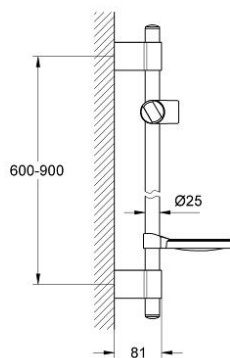

## 27 454 001 EUPHORIA SHOWER RAIL 900 MM

### PRODUCT DESCRIPTION

- Colour: chrome
- with wall holders made of metal
- glide element and swivel holder
- GROHE FastFixation Plus (adjustable distance between wall shower holders for adaption to existing drillings)
- suitable for the Euphoria hand showers
- soap dish
- GROHE LongLife finish

### SPARE PARTS, 11月 2009 – now

- 1: Cover cap (Spare part-nr. 45922000)
- 2: Shower rail holder (Spare part-nr. 0666700M)
- 3: Glide element (Spare part-nr. 65380000)
- 4: Fixing set (Spare part-nr. 45403000)
- 5: Compensation disc (Spare part-nr. 45914XE0)\*