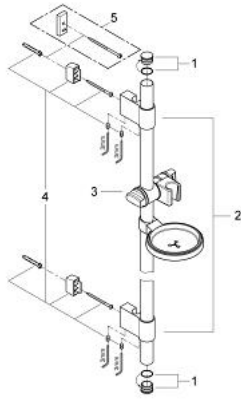

## 27 454 001 EUPHORIA SHOWER RAIL 900 MM

### PRODUCT DESCRIPTION

- Colour: chrome
- with wall holders made of metal
- glide element and swivel holder
- GROHE FastFixation Plus (adjustable distance between wall shower holders for adaption to existing drillings)
- suitable for the Euphoria hand showers
- soap dish
- GROHE LongLife finish

### SPARE PARTS, 11月 2009 – now

- 1: Cover cap (Spare part-nr. 45922000)
- 2: Shower rail holder (Spare part-nr. 0666700M)
- 3: Glide element (Spare part-nr. 65380000)
- 4: Fixing set (Spare part-nr. 45403000)
- 5: Compensation disc (Spare part-nr. 45914XE0)\*