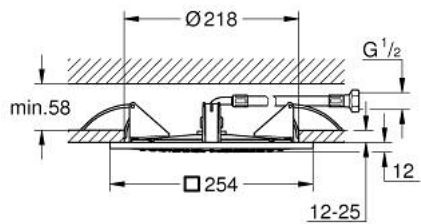

27 467 000 **RAINSHOWER F-SERIES 10" 254 X 254 CEILING SHOWER 1 SPRAY**

PRODUCT DESCRIPTION

- Colour: chrome
- spray pattern: Rain
- 254mm x 254mm
- material: metal
- connection thread 1/2"
- GROHE DreamSpray - perfect spray pattern
- GROHE LongLife finish
- GROHE SpeedClean - effortless limescale removal
- suitable for instantaneous heater
- minimum pressure 1,0 bar

27 467 000 **RAINSHOWER F-SERIES 10" 254 X 254 CEILING SHOWER 1 SPRAY**

SPARE PARTS, March 2024 – now

1: Fibre seal dia. 12x2 mm (Spare part-nr. 0138900M)

2: Dirt strainer (Spare part-nr. 48007000)