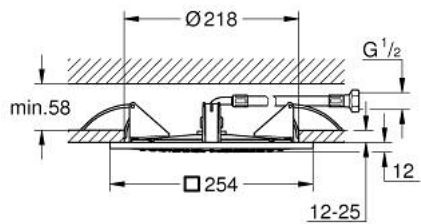

27 467 000 **RAINSHOWER F-SERIES 10" 254 X 254 CEILING SHOWER 1 SPRAY**

**PRODUCT DESCRIPTION**

- Colour: chrome
- spray pattern: Rain
- 254 x 254 mm
- material: metal
- connection thread 1/2"
- GROHE DreamSpray - perfect spray pattern
- GROHE LongLife finish
- GROHE SpeedClean - effortless limescale removal
- suitable for instantaneous heater
- min. recommended pressure 1.0 bar

27 467 000 **RAINSHOWER F-SERIES 10" 254 X 254 CEILING SHOWER 1 SPRAY**

**SPARE PARTS**, 3月 2024 – now

1: Fibre seal  $\varnothing 18,5 \times \varnothing 12 \times 2$  (Spare part-nr. 0138900M)

2: Dirt strainer (Spare part-nr. 48007000)