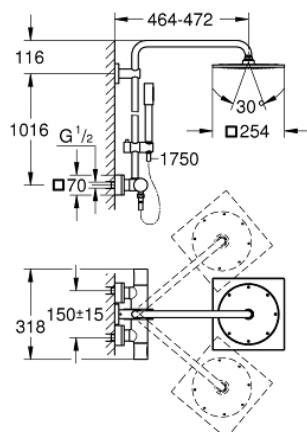

### PRODUCT DESCRIPTION

- Colour: chrome
- consists of:
  - Horizontal swivable 450 mm shower arm
  - exposed thermostat with Aquadimmer function
  - allows change between:
    - head shower Rainshower F-Series 254 (27 285)
    - material: metal
    - with ball joint, rotation angle  $\pm 20^\circ$
  - hand shower Sena (28 341 000)
  - adjustable in height with gliding element (12 140 000)
  - metal shower hose 1750 mm
  - 9.5 l/min flow limiter
  - GROHE Turbostat
  - GROHE SafeStop - safety button at 38°C
  - GROHE SafeStop Plus - optional temperature limiter at 43°C included
  - GROHE CoolTouch
  - GROHE DreamSpray - perfect flow
  - GROHE LongLife finish
  - GROHE SpeedClean - effortless limescale removal
  - Inner WaterGuide - inner insulation for surface protection
- suitable for instantaneous heaters (min. 19 kW/h)
- minimum flow rate 7 l/min.