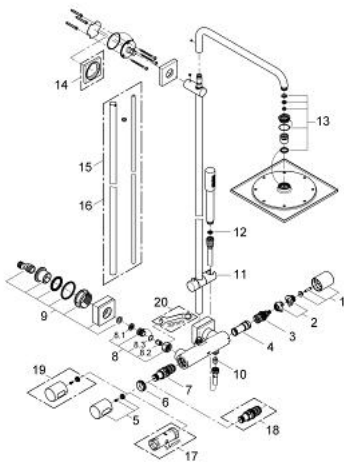

27 469 000 RAINSHOWER F-SERIES SYSTEM 254 SHOWER SYSTEM WITH THERMOSTAT FOR WALL MOUNTING

SPARE PARTS, July 2016 – now

- 1: Aquadimmer handle (Spare part-nr. 47804000)
- 2: Temperature limiter (Spare part-nr. 47723000)
- 3: Aquadimmer (Spare part-nr. 47364000)
- 4: Water flow (Spare part-nr. 47887000)
- 5: Scale handle (Spare part-nr. 47811000)
- 6: Fitting ring (Spare part-nr. 47743000)
- 7: Thermostatic compact cartridge 1/2" (Spare part-nr. 47439000)
- 8: Non-return valve (Spare part-nr. 47189000)
- 8.1: Dirt Strainer (Spare part-nr. 0726400M)
- 8.2: Non-return valve (Spare part-nr. 08565000)
- 8.3: O-ring $\varnothing 17 \times \varnothing 2$ (Spare part-nr. 0305500M)
- 9: S-union (Spare part-nr. 47824000)
- 10: Non-return valve (Spare part-nr. 08565000)
- 11: Sliding piece (Spare part-nr. 12140000)
- 12: Dirt strainer (Spare part-nr. 0700200M)
- 13: Inlet valve assembly (Spare part-nr. 45933000)
- 14: Compensation disc (Spare part-nr. 27617000)*
- 15: Shower system pipe for retrofitting (Spare part-nr. 48053000)*
- 16: Shower system pipe for retrofitting (Spare part-nr. 48054000)*
- 17: Socket spanner (Spare part-nr. 19332000)*
- 18: GROHE TurboStat cartridge 1/2" (Spare part-nr. 47175000)*
- 19: Special spanner (Spare part-nr. 19377000)*

* Optional accessories