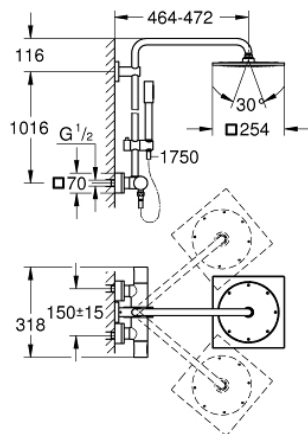

27 469 000 RAINSHOWER F-SERIES SYSTEM 254 SHOWER SYSTEM WITH THERMOSTAT FOR WALL MOUNTING

PRODUCT DESCRIPTION

- Colour: chrome
- consisting of:
 - horizontal swivable 450 mm shower arm
 - exposed thermostat with Aquadimmer function
 - allows change between:
 - head shower Rainshower F-Series 254 (27 285)
 - material: metal
 - with ball joint, rotation angle $\pm 20^\circ$
 - hand shower Sena (28 341 000)
 - adjustable in height with gliding element (12 140 000)
 - metal shower hose 1750 mm
 - 9.5 l/min flow limiter
 - GROHE TurboStat
 - GROHE SafeStop safety button at 38°C
 - GROHE SafeStop Plus optional temperature limiter at 43°C included
 - GROHE CoolTouch
 - GROHE DreamSpray - perfect flow
 - GROHE LongLife finish
 - GROHE SpeedClean - effortless limescale removal
 - Inner WaterGuide - inner insulation for surface protection
 - suitable for instantaneous heaters from 18 kW/h
 - minimum flow rate 7 l/min