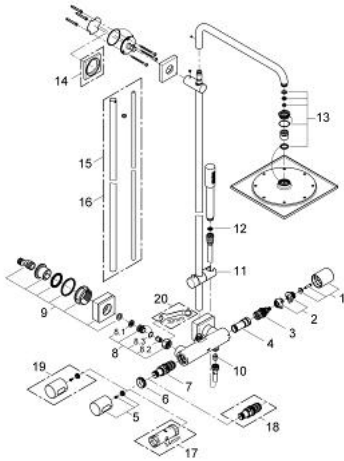

27 469 000 RAINSHOWER F-SERIES SYSTEM 254 SHOWER SYSTEM WITH THERMOSTAT FOR WALL MOUNTING

SPARE PARTS, 7月 2016 – now

- 1: Aquadimmer handle (Spare part-nr. 47804000)
- 2: Stop (Spare part-nr. 47723000)
- 3: Aquadimmer (Spare part-nr. 47364000)
- 4: Water flow (Spare part-nr. 47887000)
- 5: Temperature scale handle (Spare part-nr. 47811000)
- 6: Fitting ring (Spare part-nr. 47743000)
- 7: Thermostatic compact cartridge 1/2" (Spare part-nr. 47439000)
- 8: Non-return valve (Spare part-nr. 47189000)
- 8.1: Dirt strainer (Spare part-nr. 0726400M)
- 8.2: Non-return valve (Spare part-nr. 08565000)
- 8.3: O-ring $\varnothing 17 \times \varnothing 2$ (Spare part-nr. 0305500M)
- 9: S-union (Spare part-nr. 47824000)
- 10: Non-return valve (Spare part-nr. 08565000)
- 11: Glide element (Spare part-nr. 12140000)
- 12: Dirt strainer (Spare part-nr. 0700200M)
- 13: Spare part set (Spare part-nr. 45933000)
- 14: Compensation disc (Spare part-nr. 27617000)*
- 15: Shower system pipe for retrofitting (Spare part-nr. 48053000)*
- 16: Shower system pipe for retrofitting (Spare part-nr. 48054000)*
- 17: Socket spanner (Spare part-nr. 19332000)*
- 18: GROHE TurboStat cartridge 1/2" (Spare part-nr. 47175000)*
- 19: Special spanner (Spare part-nr. 19377000)*

* Optional accessories