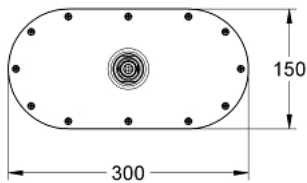

27 470 LS0 RAINSHOWER VERIS 300 HEAD SHOWER 1 SPRAY

PRODUCT DESCRIPTION

- Colour: moon white/chrome
- spray pattern: Rain
- spray plate white
- 300 x 150 mm
- material: metal
- ball joint with turning angle $\pm 15^\circ$
- connection thread 1/2"
- GROHE DreamSpray - perfect spray pattern
- GROHE LongLife finish
- GROHE SpeedClean - effortless limescale removal
- suitable for instantaneous heater

27 470 LS0 RAINSHOWER VERIS 300 HEAD SHOWER 1 SPRAY

SPARE PARTS, September 2013 – now

1: Inlet valve assembly (Spare part-nr. 45933000)