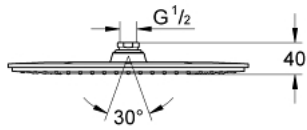

27 470 LS0 RAINSHOWER VERIS 300 HEAD SHOWER 1 SPRAY

PRODUCT DESCRIPTION

- Colour: moon white/chrome
- spray pattern: Rain
- spray plate white
- 300 x 150 mm
- material: metal
- ball joint with turning angle $\pm 15^\circ$
- connection thread 1/2"
- GROHE DreamSpray - perfect spray pattern
- GROHE LongLife finish
- GROHE SpeedClean - effortless limescale removal
- suitable for instantaneous heater

27 470 LS0 RAINSHOWER VERIS 300 HEAD SHOWER 1 SPRAY

SPARE PARTS, September 2013 – now

1: Inlet valve assembly (Spare part-nr. 45933000)