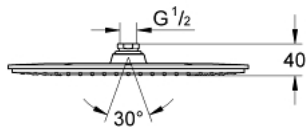

27 470 LS0 RAINSHOWER VERIS 300 HEAD SHOWER 1 SPRAY

PRODUCT DESCRIPTION

- Colour: moon white/chrome
- spray pattern: Rain
- spray plate white
- 300 x 150 mm
- material: metal
- ball joint with turning angle $\pm 15^\circ$
- connection thread 1/2"
- GROHE DreamSpray - perfect spray pattern
- GROHE LongLife finish
- GROHE SpeedClean - effortless limescale removal
- suitable for instantaneous heater