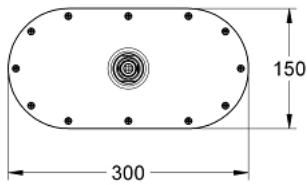

27 470 LS0 RAINSHOWER VERIS 300 HEAD SHOWER 1 SPRAY

PRODUCT DESCRIPTION

- Colour: moon white/chrome
- spray pattern: Rain
- spray plate white
- 300 x 150 mm
- material: metal
- ball joint with turning angle $\pm 15^\circ$
- connection thread 1/2"
- GROHE DreamSpray - perfect spray pattern
- GROHE LongLife finish
- GROHE SpeedClean - effortless limescale removal
- suitable for instantaneous heater