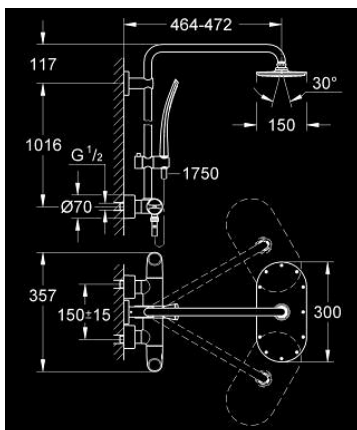

27 472 000 RAINSHOWER SYSTEM VERIS 300 SHOWER SYSTEM WITH THERMOSTAT FOR WALL MOUNTING

PRODUCT DESCRIPTION

- Colour: chrome
- consists of:
 - Horizontal swivable 450 mm shower arm
 - exposed thermostat with Aquadimmer function
 - allows change between:
 - head shower Rainshower 310
 - with ball joint
 - angle of rotation $\pm 15^\circ$
 - hand shower Ondus (27 185 000)
 - adjustable in height with gliding element (12 140 000)
 - metal shower hose 1750 mm (28 025)
 - 9.5 l/min flow limiter
 - GROHE TurboStat - compact cartridge with wax thermoelement
 - GROHE SafeStop - safety button at 38°C
 - GROHE SafeStop Plus - optional temperature limiter at 43°C included
 - GROHE CoolTouch
 - GROHE DreamSpray - perfect spray pattern
 - GROHE LongLife finish
 - GROHE SpeedClean - effortless limescale removal
 - Inner WaterGuide - inner insulation for surface protection
 - suitable for instantaneous heaters (min. 19 kW/h)
 - minimum flow rate 7 l/min.