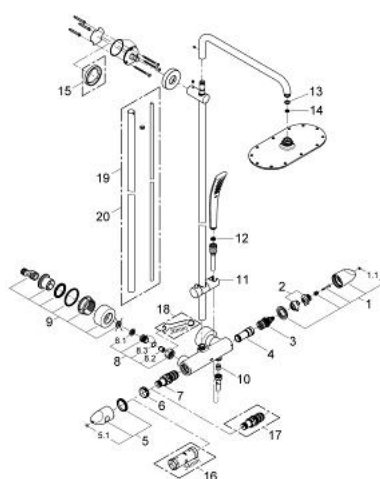

27 472 000 RAINSHOWER SYSTEM VERIS 300 SHOWER SYSTEM WITH THERMOSTAT FOR WALL MOUNTING

SPARE PARTS, June 2013 – now

1. 1: Shut-off handle Aquadimmer (Spare part-nr. 47814000)
   - 1.1: Cap (Spare part-nr. 4781800M)
   - 2: Temperature limiter (Spare part-nr. 47723000)
   - 3: Aquadimmer (Spare part-nr. 47364000)
   - 4: Water flow (Spare part-nr. 47887000)
   - 5: Scale handle, metallic (Spare part-nr. 47729000)
   - 5.1: Cap (Spare part-nr. 4781800M)
   - 6: Fitting ring (Spare part-nr. 47743000)
   - 7: Thermostatic compact cartridge 1/2" (Spare part-nr. 47439000)
   - 8: Non-return valve (Spare part-nr. 47189000)
   - 8.1: Dirt Strainer (Spare part-nr. 0726400M)
   - 8.2: Non-return valve (Spare part-nr. 08565000)
   - 8.3: O-ring $\varnothing 17 \times \varnothing 2$ (Spare part-nr. 0305500M)
   - 9: S-union (Spare part-nr. 12693000)
   - 10: Non-return valve (Spare part-nr. 08565000)
   - 11: Sliding piece (Spare part-nr. 12140000)
   - 12: Dirt strainer (Spare part-nr. 0700200M)
   - 13: Fibre seal dia. 12x2 mm (Spare part-nr. 0138900M)
   - 14: Dirt strainer (Spare part-nr. 48007000)
   - 15: Compensation disc (Spare part-nr. 27180000)*
   - 16: Socket spanner (Spare part-nr. 19332000)*
   - 17: GROHE TurboStat cartridge 1/2" (Spare part-nr. 47175000)*
   - 18: Special spanner (Spare part-nr. 19377000)*
   - 19: Shower system pipe for retrofitting (Spare part-nr. 48053000)*
   - 20: Shower system pipe for retrofitting (Spare part-nr. 48054000)*
2. Optional accessories