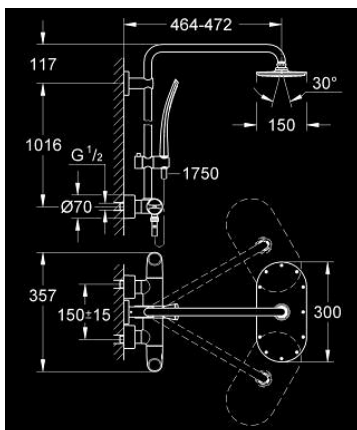

27 472 000 RAINSHOWER SYSTEM VERIS 300 SHOWER SYSTEM WITH THERMOSTAT FOR WALL MOUNTING

PRODUCT DESCRIPTION

- Colour: chrome
- consists of:
 - Horizontal swivable 450 mm shower arm
 - exposed thermostat with Aquadimmer function
 - allows change between:
 - head shower Rainshower 310
 - with ball joint
 - angle of rotation $\pm 15^\circ$
 - hand shower Ondus (27 185 000)
 - adjustable in height with gliding element (12 140 000)
 - metal shower hose 1750 mm (28 025)
 - GROHE EcoJoy 9.5 l/min flow limiter
 - GROHE TurboStat - compact cartridge with wax thermoelement
 - GROHE SafeStop - safety button at 38°C
 - GROHE SafeStop Plus - optional temperature limiter at 43°C included
 - GROHE CoolTouch
 - GROHE DreamSpray - perfect spray pattern
 - GROHE LongLife finish
 - GROHE SpeedClean - effortless limescale removal
 - Inner WaterGuide - inner insulation for surface protection
 - suitable for instantaneous heaters (min. 19 kW/h)
 - minimum flow rate 7 l/min.