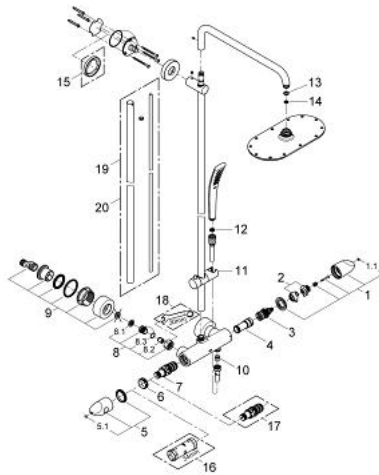

27 472 000 RAINSHOWER SYSTEM VERIS 300 SHOWER SYSTEM WITH THERMOSTAT FOR WALL MOUNTING

SPARE PARTS, June 2013 – now

- 1: Shut-off handle Aquadimmer (Spare part-nr. 47814000)
- 1.1: Cap (Spare part-nr. 4781800M)
- 2: Temperature limiter (Spare part-nr. 47723000)
- 3: Aquadimmer (Spare part-nr. 47364000)
- 4: Water flow (Spare part-nr. 47887000)
- 5: Scale handle, metallic (Spare part-nr. 47729000)
- 5.1: Cap (Spare part-nr. 4781800M)
- 6: Fitting ring (Spare part-nr. 47743000)
- 7: Thermostatic compact cartridge 1/2" (Spare part-nr. 47439000)
- 8: Non-return valve (Spare part-nr. 47189000)
- 8.1: Dirt Strainer (Spare part-nr. 0726400M)
- 8.2: Non-return valve (Spare part-nr. 08565000)
- 8.3: O-ring $\varnothing 17 \times \varnothing 2$ (Spare part-nr. 0305500M)
- 9: S-union (Spare part-nr. 12693000)
- 10: Non-return valve (Spare part-nr. 08565000)
- 11: Sliding piece (Spare part-nr. 12140000)
- 12: Dirt strainer (Spare part-nr. 0700200M)
- 13: Fibre seal dia. 12x2 mm (Spare part-nr. 0138900M)
- 14: Dirt strainer (Spare part-nr. 48007000)
- 15: Compensation disc (Spare part-nr. 27180000)*
- 16: Socket spanner (Spare part-nr. 19332000)*
- 17: GROHE TurboStat cartridge 1/2" (Spare part-nr. 47175000)*
- 18: Special spanner (Spare part-nr. 19377000)*
- 19: Shower system pipe for retrofitting (Spare part-nr. 48053000)*
- 20: Shower system pipe for retrofitting (Spare part-nr. 48054000)*

* Optional accessories