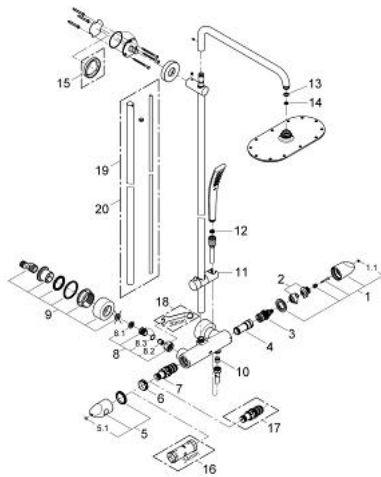

27 472 000 RAINSHOWER SYSTEM VERIS 300 SHOWER SYSTEM WITH THERMOSTAT FOR WALL MOUNTING

SPARE PARTS, 6月 2013 – now

- 1: Shut-off handle Aquadimmer (Spare part-nr. 47814000)
- 1.1: Cover cap (Spare part-nr. 4781800M)
- 2: Stop (Spare part-nr. 47723000)
- 3: Aquadimmer (Spare part-nr. 47364000)
- 4: Water flow (Spare part-nr. 47887000)
- 5: Metal handle (Spare part-nr. 47729000)
- 5.1: Cover cap (Spare part-nr. 4781800M)
- 6: Fitting ring (Spare part-nr. 47743000)
- 7: Thermostatic compact cartridge 1/2" (Spare part-nr. 47439000)
- 8: Non-return valve (Spare part-nr. 47189000)
- 8.1: Dirt strainer (Spare part-nr. 0726400M)
- 8.2: Non-return valve (Spare part-nr. 08565000)
- 8.3: O-ring $\varnothing 17 \times \varnothing 2$ (Spare part-nr. 0305500M)
- 9: S-union (Spare part-nr. 12693000)
- 10: Non-return valve (Spare part-nr. 08565000)
- 11: Glide element (Spare part-nr. 12140000)
- 12: Dirt strainer (Spare part-nr. 0700200M)
- 13: Fibre seal $\varnothing 18,5 \times \varnothing 12 \times 2$ (Spare part-nr. 0138900M)
- 14: Dirt strainer (Spare part-nr. 48007000)
- 15: Compensation disc (Spare part-nr. 27180000)*
- 16: Socket spanner (Spare part-nr. 19332000)*
- 17: GROHE TurboStat cartridge 1/2" (Spare part-nr. 47175000)*
- 18: Special spanner (Spare part-nr. 19377000)*
- 19: Shower system pipe for retrofitting (Spare part-nr. 48053000)*
- 20: Shower system pipe for retrofitting (Spare part-nr. 48054000)*

* Optional accessories