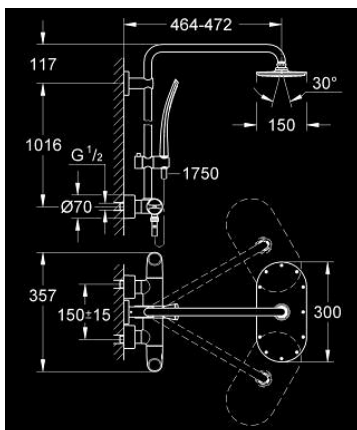

27 472 000 RAINSHOWER SYSTEM VERIS 300 SHOWER SYSTEM WITH THERMOSTAT FOR WALL MOUNTING

PRODUCT DESCRIPTION

- Colour: chrome
- consisting of:
 - horizontal swivable 450 mm shower arm
 - exposed thermostat with Aquadimmer function
 - allows change between:
 - head shower Rainshower 310
 - with ball joint
 - rotation angle $\pm 15^\circ$
 - hand shower GROHE Ondus (27 185 000)
 - adjustable in height with gliding element (12 140 000)
 - metal shower hose 1750 mm (28 025)
 - 9.5 l/min flow limiter
 - GROHE TurboStat - compact cartridge with wax thermoelement
 - GROHE SafeStop safety button at 38°C
 - GROHE SafeStop Plus optional temperature limiter at 43°C included
 - GROHE CoolTouch
 - GROHE DreamSpray - perfect spray pattern
 - GROHE LongLife finish
 - GROHE SpeedClean - effortless limescale removal
 - Inner WaterGuide - inner insulation for surface protection
- suitable for instantaneous heaters from 18 kW/h
- minimum flow rate 7 l/min