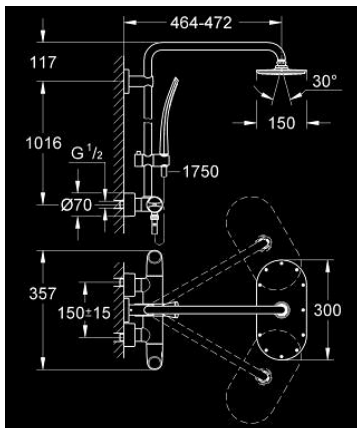

## 27 472 000 RAINSHOWER SYSTEM VERIS 300 SHOWER SYSTEM WITH THERMOSTAT FOR WALL MOUNTING

### PRODUCT DESCRIPTION

- Colour: chrome
- consisting of:
  - horizontal swivable 450 mm shower arm
  - exposed thermostat with Aquadimmer function
  - allows change between:
    - head shower Rainshower 310
    - with ball joint
    - rotation angle  $\pm 15^\circ$
  - hand shower GROHE Ondus (27 185 000)
  - adjustable in height with gliding element (12 140 000)
  - metal shower hose 1750 mm (28 025)
  - GROHE EcoJoy 9.5 l/min flow limiter
  - GROHE TurboStat - compact cartridge with wax thermoelement
  - GROHE SafeStop safety button at 38°C
  - GROHE SafeStop Plus optional temperature limiter at 43°C included
  - GROHE CoolTouch
  - GROHE DreamSpray - perfect spray pattern
  - GROHE LongLife finish
  - GROHE SpeedClean - effortless limescale removal
  - Inner WaterGuide - inner insulation for surface protection
- suitable for instantaneous heaters from 18 kW/h
- minimum flow rate 7 l/min