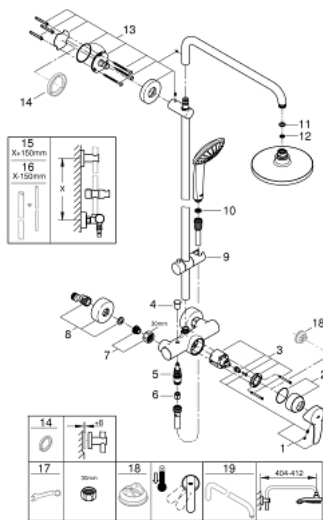

27 473 000 EUPHORIA SYSTEM 180 SHOWER SYSTEM WITH SINGLE LEVER MIXER FOR WALL MOUNTING

SPARE PARTS, 7月 2017 – now

- 1: Lever (Spare part-nr. 46577000)
 - 2: Cap (Spare part-nr. 46025000)
 - 3: Cartridge (Spare part-nr. 46048000)
 - 4: Diverter knob (Spare part-nr. 65648000)
 - 5: Diverter (Spare part-nr. 65655000)
 - 6: Non-return valve (Spare part-nr. 08565000)
 - 7: Screw connection 1/2" (Spare part-nr. 45044000)
 - 8: S-union (Spare part-nr. 12662000)
 - 9: Glide element (Spare part-nr. 12140000)
 - 10: Dirt strainer (Spare part-nr. 0700200M)
 - 11: Fibre seal Ø 18,5 x Ø 12 x 2 (Spare part-nr. 0138900M)
 - 12: Dirt strainer (Spare part-nr. 48007000)
 - 13: Shower rail holder (Spare part-nr. 48279000)
 - 14: Compensation disc (Spare part-nr. 27180000)*
 - 15: Shower system pipe for retrofitting (Spare part-nr. 48053000)*
 - 16: Shower system pipe for retrofitting (Spare part-nr. 48054000)*
 - 17: Special spanner (Spare part-nr. 19377000)*
 - 18: Temperature limiter (Spare part-nr. 46375000)*
 - 19: Shower arm for shower systems (Spare part-nr. 14047000)*
- * Optional accessories