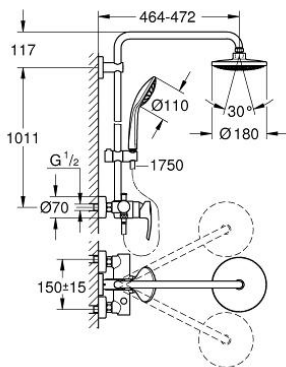

27 473 000 EUPHORIA SYSTEM 180 SHOWER SYSTEM WITH SINGLE LEVER MIXER FOR WALL MOUNTING

SPARE PARTS, 7月 2017 – now

- 1: Lever (Spare part-nr. 46577000)
 - 2: Cap (Spare part-nr. 46025000)
 - 3: Cartridge (Spare part-nr. 46048000)
 - 4: Diverter knob (Spare part-nr. 65648000)
 - 5: Diverter (Spare part-nr. 65655000)
 - 6: Non-return valve (Spare part-nr. 08565000)
 - 7: Screw connection 1/2" (Spare part-nr. 45044000)
 - 8: S-union (Spare part-nr. 12662000)
 - 9: Glide element (Spare part-nr. 12140000)
 - 10: Dirt strainer (Spare part-nr. 0700200M)
 - 11: Fibre seal Ø 18,5 x Ø 12 x 2 (Spare part-nr. 0138900M)
 - 12: Dirt strainer (Spare part-nr. 48007000)
 - 13: Shower rail holder (Spare part-nr. 48279000)
 - 14: Compensation disc (Spare part-nr. 27180000)*
 - 15: Shower system pipe for retrofitting (Spare part-nr. 48053000)*
 - 16: Shower system pipe for retrofitting (Spare part-nr. 48054000)*
 - 17: Special spanner (Spare part-nr. 19377000)*
 - 18: Temperature limiter (Spare part-nr. 46375000)*
 - 19: Shower arm for shower systems (Spare part-nr. 14047000)*
- * Optional accessories