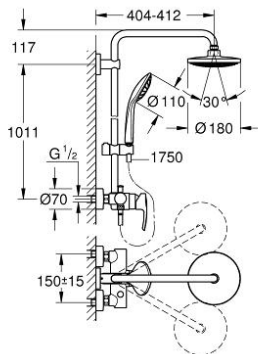

### PRODUCT DESCRIPTION

- Colour: chrome
- consisting of:
  - horizontal swivable 390 mm shower arm
  - exposed single-lever shower mixer with diverter
  - allows change between:
    - head shower Euphoria Cosmopolitan (27 492 000)
    - chrome plated spray plate
    - with ball joint
    - rotation angle  $\pm 15^\circ$
    - hand shower Euphoria 110 Massage (27 239)
  - adjustable in height with gliding element (12 140 000)
  - shower hose Silverflex 1750 mm 1/2" x 1/2" (28 388)
  - minimum flow rate 7 l/min
  - 9.5 l/min flow limiter
  - GROHE DreamSpray - perfect spray pattern
  - GROHE LongLife finish
  - GROHE SilkMove 46 mm ceramic cartridge
  - suitable for instantaneous heaters from 18 kW/h

### SPARE PARTS, 1月 2010 – now

- 1: Lever (Spare part-nr. 46577000)
- 2: Cap (Spare part-nr. 46025000)
- 3: Cartridge (Spare part-nr. 46048000)
- 4: Diverter knob (Spare part-nr. 65648000)
- 5: Diverter (Spare part-nr. 65655000)
- 6: Non-return valve (Spare part-nr. 08565000)
- 7: Screw connection 1/2" (Spare part-nr. 45044000)
- 8: S-union (Spare part-nr. 12662000)
- 9: Glide element (Spare part-nr. 12140000)
- 10: Dirt strainer (Spare part-nr. 0700200M)
- 11: Dirt strainer (Spare part-nr. 48007000)
- 12: Fibre seal Ø 18,5 x Ø 12 x 2 (Spare part-nr. 0138900M)
- 13: Compensation disc (Spare part-nr. 27180000)\*
- 14: Shower system pipe for retrofitting (Spare part-nr. 48053000)\*
- 15: Shower system pipe for retrofitting (Spare part-nr. 48054000)\*
- 16: Special spanner (Spare part-nr. 19377000)\*
- 17: Temperature limiter (Spare part-nr. 46375000)\*