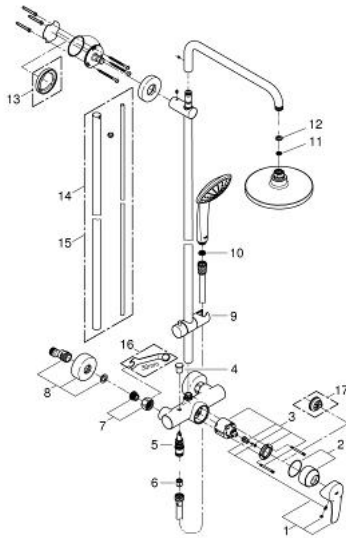

### PRODUCT DESCRIPTION

- Colour: chrome
- consisting of:
  - horizontal swivable 390 mm shower arm
  - exposed single-lever shower mixer with diverter
  - allows change between:
    - head shower Euphoria Cosmopolitan (27 492 000)
    - chrome plated spray plate
    - with ball joint
    - rotation angle  $\pm 15^\circ$
    - hand shower Euphoria 110 Massage (27 239)
  - adjustable in height with gliding element (12 140 000)
  - shower hose Silverflex 1750 mm 1/2" x 1/2" (28 388)
  - minimum flow rate 7 l/min
  - 9.5 l/min flow limiter
  - GROHE DreamSpray - perfect spray pattern
  - GROHE LongLife finish
  - GROHE SilkMove 46 mm ceramic cartridge
  - suitable for instantaneous heaters from 18 kW/h

### SPARE PARTS, 1月 2010 – now

- 1: Lever (Spare part-nr. 46577000)
- 2: Cap (Spare part-nr. 46025000)
- 3: Cartridge (Spare part-nr. 46048000)
- 4: Diverter knob (Spare part-nr. 65648000)
- 5: Diverter (Spare part-nr. 65655000)
- 6: Non-return valve (Spare part-nr. 08565000)
- 7: Screw connection 1/2" (Spare part-nr. 45044000)
- 8: S-union (Spare part-nr. 12662000)
- 9: Glide element (Spare part-nr. 12140000)
- 10: Dirt strainer (Spare part-nr. 0700200M)
- 11: Dirt strainer (Spare part-nr. 48007000)
- 12: Fibre seal Ø 18,5 x Ø 12 x 2 (Spare part-nr. 0138900M)
- 13: Compensation disc (Spare part-nr. 27180000)\*
- 14: Shower system pipe for retrofitting (Spare part-nr. 48053000)\*
- 15: Shower system pipe for retrofitting (Spare part-nr. 48054000)\*
- 16: Special spanner (Spare part-nr. 19377000)\*
- 17: Temperature limiter (Spare part-nr. 46375000)\*