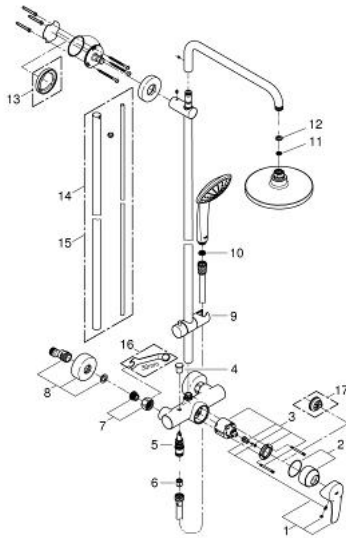

### SPARE PARTS, 1月 2010 – now

- 1: Lever (Spare part-nr. 46577000)
- 2: Cap (Spare part-nr. 46025000)
- 3: Cartridge (Spare part-nr. 46048000)
- 4: Diverter knob (Spare part-nr. 65648000)
- 5: Diverter (Spare part-nr. 65655000)
- 6: Non-return valve (Spare part-nr. 08565000)
- 7: Screw connection 1/2" (Spare part-nr. 45044000)
- 8: S-union (Spare part-nr. 12662000)
- 9: Glide element (Spare part-nr. 12140000)
- 10: Dirt strainer (Spare part-nr. 0700200M)
- 11: Dirt strainer (Spare part-nr. 48007000)
- 12: Fibre seal  $\varnothing 18,5 \times \varnothing 12 \times 2$  (Spare part-nr. 0138900M)
- 13: Compensation disc (Spare part-nr. 27180000)\*
- 14: Shower system pipe for retrofitting (Spare part-nr. 48053000)\*
- 15: Shower system pipe for retrofitting (Spare part-nr. 48054000)\*
- 16: Special spanner (Spare part-nr. 19377000)\*
- 17: Temperature limiter (Spare part-nr. 46375000)\*