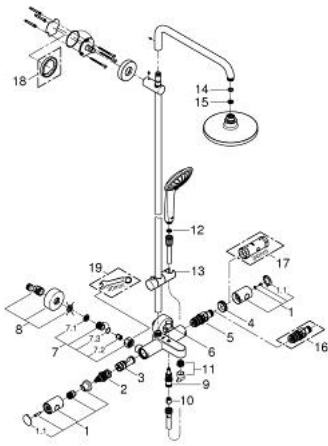

27 476 000 EUPHORIA SYSTEM 180 SHOWER SYSTEM WITH BATH THERMOSTAT FOR WALL MOUNTING

SPARE PARTS, July 2013 – now

- 1: Handle (Spare part-nr. 47718000)
- 1.1: Cap (Spare part-nr. 6458500M)
- 2: Aquadimmer (Spare part-nr. 47364000)
- 3: Water flow (Spare part-nr. 47887000)
- 4: Fitting ring (Spare part-nr. 47743000)
- 5: Thermostatic compact cartridge 1/2" (Spare part-nr. 47439000)
- 6: Diverter knob (Spare part-nr. 65648000)
- 7: Non-return valve (Spare part-nr. 47189000)
- 7.1: Dirt Strainer (Spare part-nr. 0726400M)
- 7.2: Non-return valve (Spare part-nr. 08565000)
- 7.3: O-ring $\varnothing 17 \times \varnothing 2$ (Spare part-nr. 0305500M)
- 8: S-union (Spare part-nr. 12662000)
- 9: Diverter (Spare part-nr. 65655000)
- 10: Non-return valve (Spare part-nr. 08565000)
- 11: Mousseur (Spare part-nr. 13926000)
- 12: Dirt strainer (Spare part-nr. 0700200M)
- 13: Sliding piece (Spare part-nr. 12140000)
- 14: Fibre seal dia. 12x2 mm (Spare part-nr. 0138900M)
- 15: Dirt strainer (Spare part-nr. 48007000)
- 16: GROHE TurboStat cartridge 1/2" (Spare part-nr. 47175000)*
- 17: Socket spanner (Spare part-nr. 19332000)*
- 18: Compensation disc (Spare part-nr. 27180000)*
- 19: Special spanner (Spare part-nr. 19377000)*