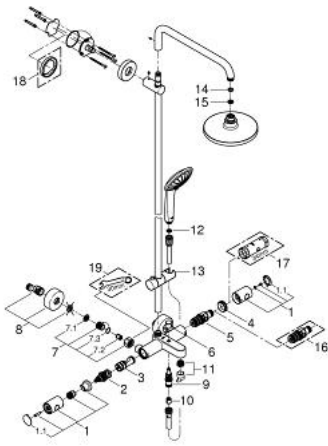

27 476 000 EUPHORIA SYSTEM 180 SHOWER SYSTEM WITH BATH THERMOSTAT FOR WALL MOUNTING

SPARE PARTS, July 2013 – now

- 1: Handle (Spare part-nr. 47718000)
- 1.1: Cap (Spare part-nr. 6458500M)
- 2: Aquadimmer (Spare part-nr. 47364000)
- 3: Water flow (Spare part-nr. 47887000)
- 4: Fitting ring (Spare part-nr. 47743000)
- 5: Thermostatic compact cartridge 1/2" (Spare part-nr. 47439000)
- 6: Diverter knob (Spare part-nr. 65648000)
- 7: Non-return valve (Spare part-nr. 47189000)
- 7.1: Dirt Strainer (Spare part-nr. 0726400M)
- 7.2: Non-return valve (Spare part-nr. 08565000)
- 7.3: O-ring $\varnothing 17 \times \varnothing 2$ (Spare part-nr. 0305500M)
- 8: S-union (Spare part-nr. 12662000)
- 9: Diverter (Spare part-nr. 65655000)
- 10: Non-return valve (Spare part-nr. 08565000)
- 11: Mousseur (Spare part-nr. 13926000)
- 12: Dirt strainer (Spare part-nr. 0700200M)
- 13: Sliding piece (Spare part-nr. 12140000)
- 14: Fibre seal dia. 12x2 mm (Spare part-nr. 0138900M)
- 15: Dirt strainer (Spare part-nr. 48007000)
- 16: GROHE TurboStat cartridge 1/2" (Spare part-nr. 47175000)*
- 17: Socket spanner (Spare part-nr. 19332000)*
- 18: Compensation disc (Spare part-nr. 27180000)*
- 19: Special spanner (Spare part-nr. 19377000)*

* Optional accessories