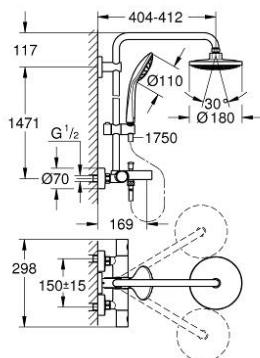

27 476 000 EUPHORIA SYSTEM 180 SHOWER SYSTEM WITH BATH THERMOSTAT FOR WALL MOUNTING

PRODUCT DESCRIPTION

- Colour: chrome
- consists of:
 - Horizontal 45° swivable 400mm shower arm
 - exposed thermostat with Aquadimmer function
 - allows change between:
 - head shower Euphoria Cosmopolitan(27 429 000)
 - chrome plated spray plate
 - with ball joint
 - angle of rotation $\pm 15^\circ$
 - bath spout
 - separate diverter for hand shower Euphoria 110 Massage (27 239 000)
 - adjustable in height with gliding element (12 140 000)
 - 9,5 l/min. flow limiter
 - shower hose Silverflex 1750 mm 1/2" x 1/2" (28 388)
 - minimum flow rate 7 l/min.
 - GROHE EcoJoy - less water, perfect flow
 - GROHE DreamSpray - perfect spray pattern
 - GROHE LongLife finish
 - GROHE TurboStat - compact cartridge with wax thermoelement
 - GROHE SpeedClean - effortless limescale removal
 - suitable for instantaneous heaters (min. 19 kW/h)